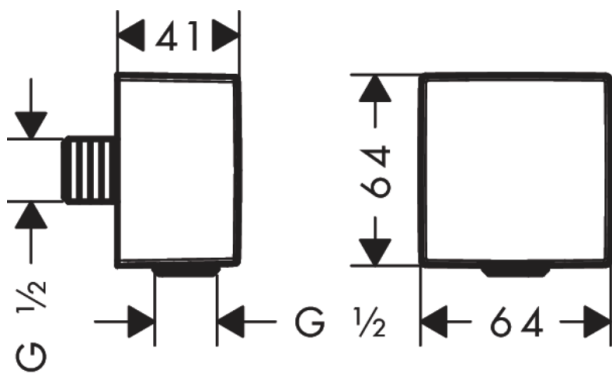

Brand : HANSGROHE, Germany
 Name : FixFit Square
 Item Code : 26455.000
 Designer : Hansgrohe
 Color / Finish : Chrome
 Dimensions :

- Product info:
- Plastic connection angle
 - Non-return valve

Design awards