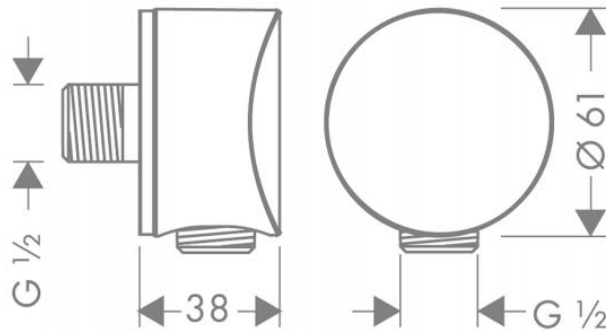

Brand : HANSGROHE, Germany
Name : FixFit Wall Outlet S
Item Code : 26453.000
Designer : Hansgrohe
Color / Finish : Chrome
Dimensions :

Product info:

- Plastic connection angle
- Non-return valve

Flushing of pipe must be done before fittings are installed. Failure to do so voids the warranty.