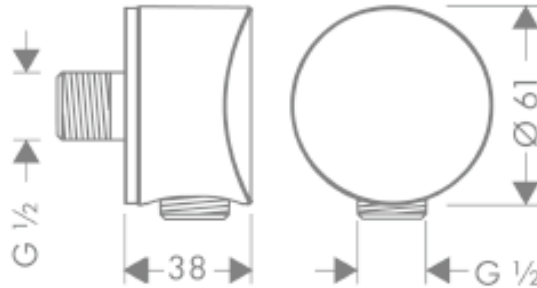

SPECIFICATION SHEET - fittings

BRAND:	hansgrohe	Product Photo:
ORIGIN:	Germany	
SERIES:	Wall Supports and Wall Outlets	
PRODUCT DESCRIPTION:	FixFit S wall outlet 1/2"x1/2"	
MODEL No.	26453 000	
FINISH/COLOUR:	Chrome-plated	
DIMENSIONS:		
OPTIONAL MATCHING PARTS:		

Technical Informations:

REMINDER:	Pipe flushing must be done before faucets are installed. Failure to do so voids the warranty.
	Do not use cleaners containing abrasive cleansers, ammonia, bleach, acids, waxes, alcohol, solvents or other products not recommended for chrome.
	All information is for reference only, installation shall always be based on the actual product delivered.