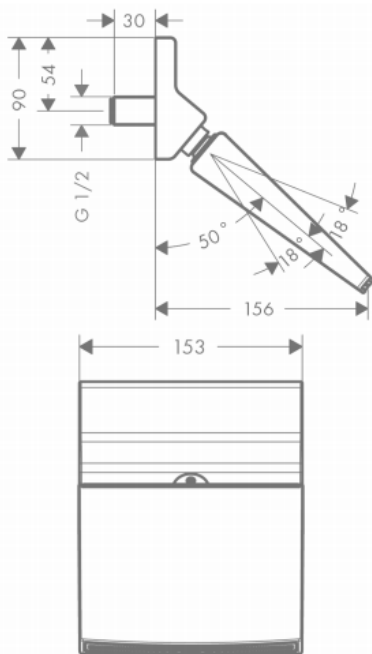

Brand : HANSGROHE, Germany  
 Name : Raindance Rainfall 150 1jet Stream  
 Item Code : 26443.000

Designer : Hansgrohe  
 Color / Finish : Chrome  
 Dimensions :

**Product info**

- Shower head size: 153 mm
- Spray type: Stream
- Ball-joint: overhead shower angle adjustable
- Flow rate RainFlow spray (at 3 bar): 18 l/min
- Installation: wall
- Connection thread G ½