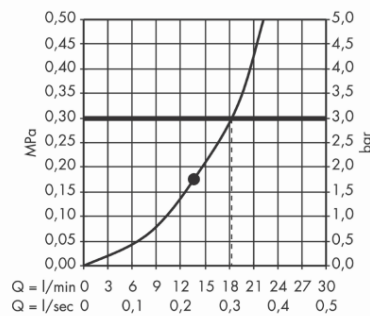

Technology

Flowchart