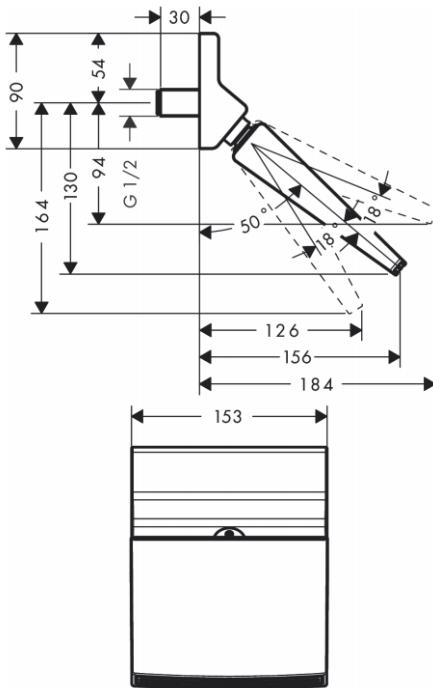

Brand : HANSGROHE, Germany
 Name : Raindance Rainfall 150 1jet
 Item Code : 26442.000

Designer : Hansgrohe
 Color / Finish : Chrome
 Dimensions :

Product info

- Shower head size: 153 mm
- Spray type: RainFlow
- Ball-joint: overhead shower angle adjustable
- Flow rate RainFlow spray (at 3 bar): 18 l/min
- Installation: wall
- Connection thread G ½

Technology

Flowchart

The consumption was measured in combination with the appropriate fittings (thermostat/mixer/ in-wall valve) to reflect actual application in practice.

Flushing of pipe must be done before fittings are installed. Failure to do so voids the warranty.
 Follow cleaning instructions and avoid using any harmful chemicals.
 All information is for reference only. Installation shall always be based on the specs provided with actual delivered items.
 For more info, visit www.kuysen.com