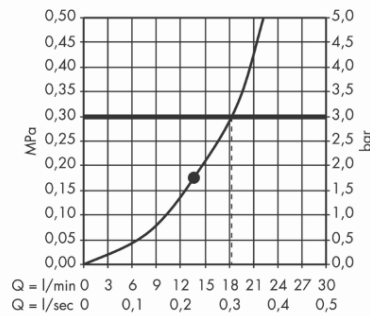

Technology

Flowchart