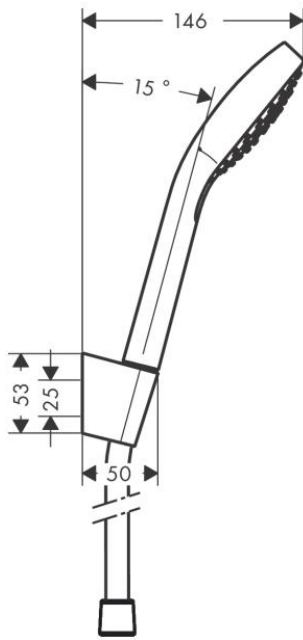

Brand : HANSGROHE, Germany
 Name : Cromo Select E Vario Shower Set
 Item Code : 26413.400
 Designer : Hansgrohe
 Color / Finish : Chrome/White
 Dimensions :

- Product info:
- Consists of: hand shower, shower holder, shower hose
 - Shower head size: 110 mm
 - Spray type: Rain, IntenseRain, TurboRain
 - Spray type adjustment by turning spray disc
 - Maximum flow rate at 3 bar: 15 l/min
 - Pivot connector prevent hose from tangling
 - Shower holder of plastic