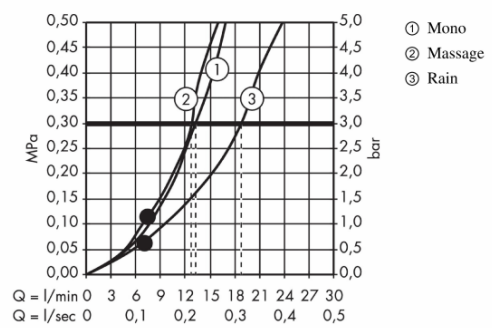

Technology

Flowchart

The consumption was measured in combination with the appropriate fittings (thermostat/mixer/ in-wall valve) to reflect actual application in practice.

Flushing of pipe must be done before fittings are installed. Failure to do so voids the warranty.
Follow cleaning instructions and avoid using any harmful chemicals.
All information is for reference only. Installation shall always be based on the specs provided with actual delivered items.
For more info, visit www.kuysen.com