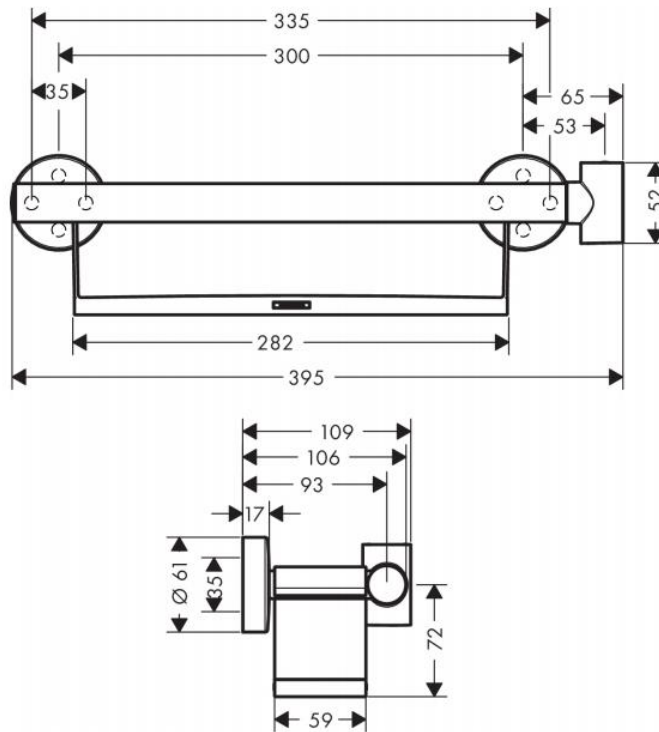

Brand : HANSGROHE, Germany
 Name : UNICA Grab Handle with Shelf and shower holder
 Item Code : 26328.400
 Designer : Hansgrohe
 Color / Finish : Chrome
 Dimensions :

Product info:

- Consists of: grab bar, shelf, shower holder
- TÜV certified
- Shower holder can be installed on both sides · shower holder can be removed
- Shelf made of plastic, finish white
- Shelf can be removed for cleaning
- Fixed holding position
- For hoses with conical nut
- Bar width: 25 mm
- Material brass