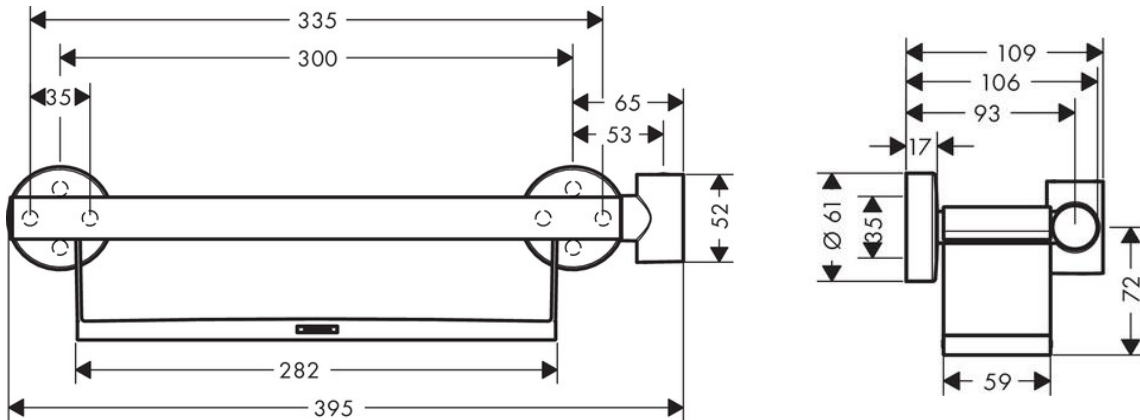

SPECIFICATION SHEET - bathroom accessories

BRAND:	hangrohe	Product Photo:
ORIGIN:	Germany	
SERIES:	Comfort Safety Series	
PRODUCT DESCRIPTION:	Unica Grab handle Comfort with detachable shelf and porter to fit on right or left 25 mm thick chrome-plated brass bar metal wall supports	
MODEL No.	26328 400	
FINISH/COLOUR:	White / Chrome	
DIMENSIONS:	109mm L x 395mm W	
OPTIONAL MATCHING PARTS:		

Technical Informations:

REMINDER:	Do not use cleaners containing abrasive cleansers, ammonia, bleach, acids, waxes, alcohol, solvents or other products not recommended for chrome.
	All information is for reference only, installation shall always be based on the actual product delivered.