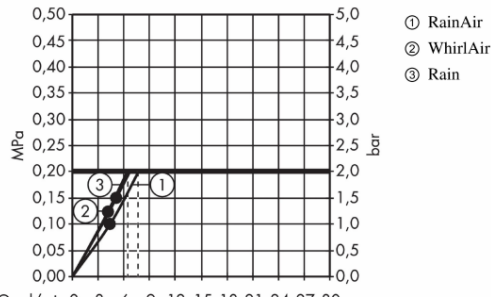

Flowchart

The consumption was measured in combination with the appropriate fittings (thermostat/mixer/ in-wall valve) to reflect actual application in practice.

Flushing of pipe must be done before fittings are installed. Failure to do so voids the warranty.
Follow cleaning instructions and avoid using any harmful chemicals.
All information is for reference only. Installation shall always be based on the specs provided with actual delivered items.
For more info, visit www.kuysen.com