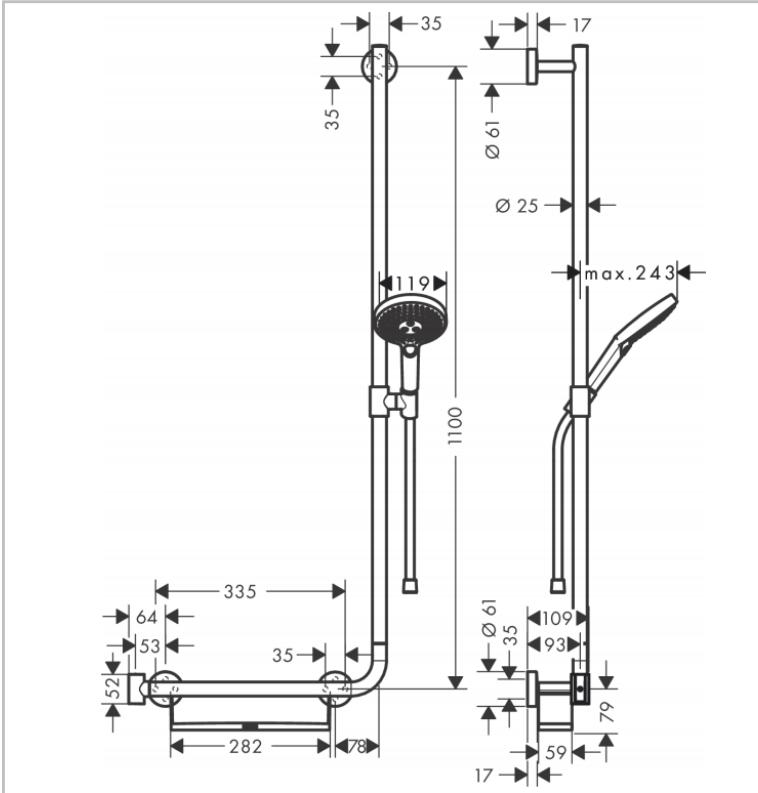

Brand : HANSGROHE, Germany
 Name : Raindance Select S Shower Set
 Item Code : 26327.000
 Designer : Hansgrohe
 Color / Finish : Chrome
 Dimensions :

- Product info:**
- Consists of: hand shower, shower bar, shelf, shower hose, hand shower holder
 - Shower head size: 125 mm
 - Spray type: Rain, RainAir, Whirl
 - Wall bar could be also used as grab bar - load capacity of 200 kg
 - Shelf made of plastic, finish white
 - Shelf can be removed for cleaning · convenient diversion via Select button
 - Pivot connector prevent hose from tangling
 - Shower holder can be removed
 - 90° position adjustable hand shower holder, pivots left and right, up and down
 - Maximum flow rate at 3 bar: 9 l/min
 - Stand pipe length: 1,100 mm
 - Wall supports of metal

Technology

Flowchart

The consumption was measured in combination with the appropriate fittings (thermostat/mixer/ in-wall valve) to reflect actual application in practice.

Flushing of pipe must be done before fittings are installed. Failure to do so voids the warranty.
 Follow cleaning instructions and avoid using any harmful chemicals.
 All information is for reference only. Installation shall always be based on the specs provided with actual delivered items.
 For more info, visit www.kuysen.com