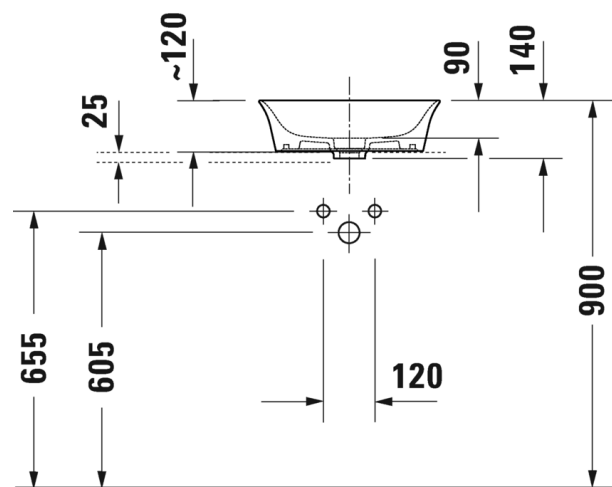

Brand : Duravit, Germany
Name : White Tulip Washbowl, ground

Item Code : 236243.0079

Designer : Philippe Starck

Color / Finish : White

Dimensions : Overall (LxWxH in cm)
43 cm diameter

Product info:

- ground, without overflow, without tap platform
- ceramic covered slotted waste included