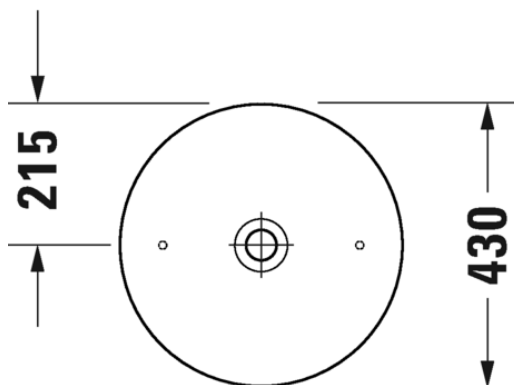

Brand : Duravit, Germany
Name : White Tulip Washbowl, ground

Item Code : 236243.0079

Designer : Philippe Starck

Color / Finish : White

Dimensions : Overall (LxWxH in cm)
43 cm diameter

Product info:

- ground, without overflow, without tap platform
- ceramic covered slotted waste included