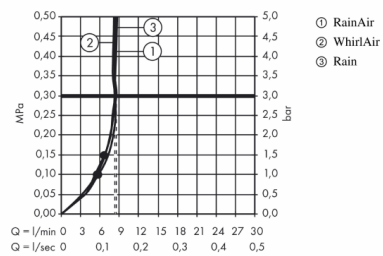

Flushing of pipe must be done before fittings are installed. Failure to do so voids the warranty.

Follow cleaning instructions and avoid using any harmful chemicals.

All information is for reference only. Installation shall always be based on the specs provided with actual delivered items.

For more info, visit www.kuysen.com