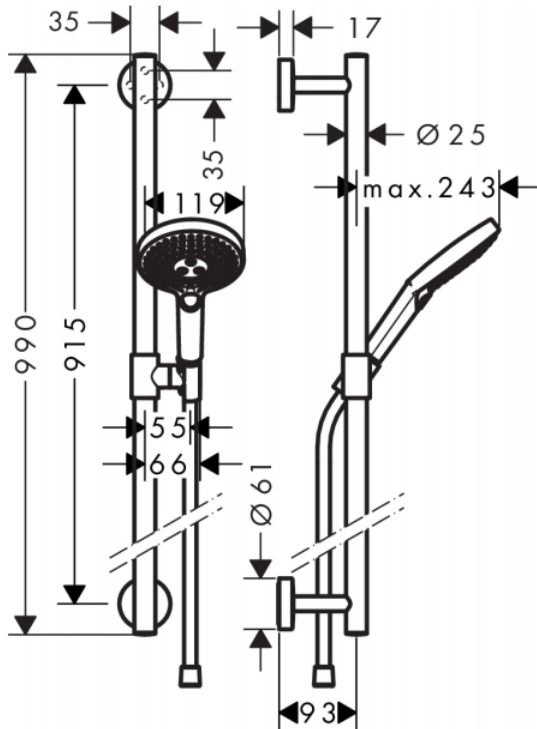

Brand : HANSGROHE, Germany
Name : Raindance Select S 120 3Jet
EcoSmart
Item Code : 26323.400
Designer :
Color / Finish : Chrome/White
Dimensions :

Product info:

- Consists of: hand shower, shower bar, shower hose, hand shower holder
- Shower head size: 125 mm
- Spray type: Rain, RainAir, Whirl
- Wallbar could be also used as grab bar - load capacity of 200 kg
- Convenient diversion via Select button
- Pivot connector prevent hose from tangling
- 90° position adjustable hand shower holder, pivots left and right, up and down
- Metal hand shower holder
- Maximum flow rate at 3 bar: 9 l/min
- TÜV certified

Technology

Certificates

Flowchart

Flushing of pipe must be done before fittings are installed. Failure to do so voids the warranty.

Follow cleaning instructions and avoid using any harmful chemicals.

All information is for reference only. Installation shall always be based on the specs provided with actual delivered items.

For more info, visit www.kuysen.com