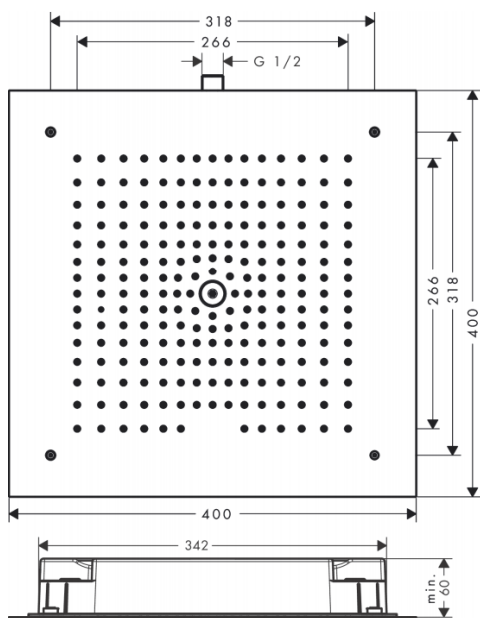

**Brand :** HANSGROHE, Germany  
**Name :** Raindance E Overhead Shower 400/400 1jet EcoSmart  
**Item Code :** 26253.000  
**Designer :** Hansgrohe  
**Color / Finish :** Chrome  
**Dimensions :** 400 x 60 x 400mm

**Product info**

- Shower head size: 400 x 400 mm
- Spray type: RainAir
- Flow rate RainAir spray (at 3 bar): 8 l/min
- Maximum flow rate at 3 bar: 9 l/min
- Material spray disc: metal
- Spray disc removable for cleaning
- Installation: flush with the ceiling