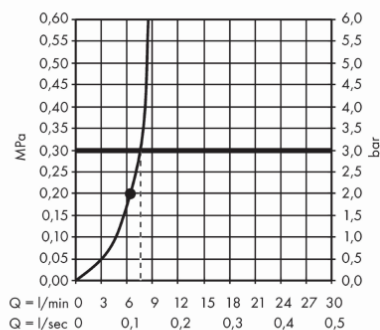

Flowchart

The consumption was measured in combination with the appropriate fittings (thermostat/mixer/in-wall valve) to reflect actual application in practice.

Flushing of pipe must be done before fittings are installed. Failure to do so voids the warranty.
Follow cleaning instructions and avoid using any harmful chemicals.
All information is for reference only. Installation shall always be based on the specs provided with actual delivered items.
For more info, visit www.kuysen.com