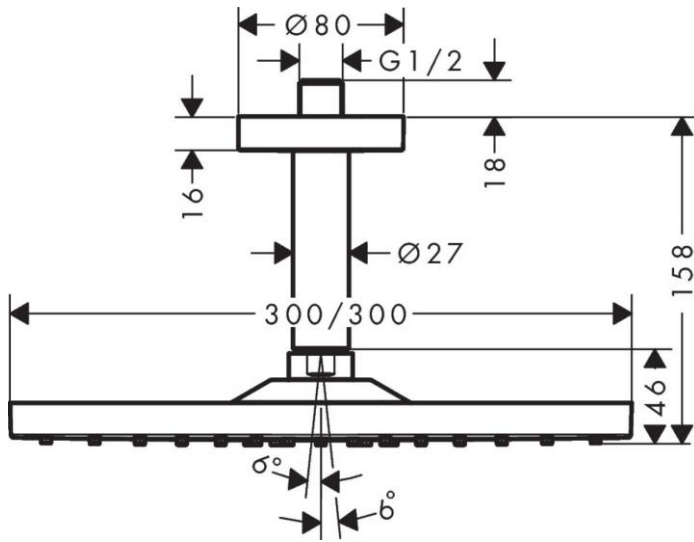

Brand : HANSGROHE, Germany
Name : Raindance E Overhead Shower 300 1jet with ceiling connector
Item Code : 26250.670
Designer : Hansgrohe
Color / Finish : Matt Black
Dimensions :

1. **Product info**
2. consists of: overhead shower, ceiling connector
   - shower head size: 300 x 300 mm
   - spray type: RainAir
   - ball-joint: overhead shower angle adjustable
   - flow rate RainAir spray (at 3 bar): 17 l/min
   - material spray disc: metal
   - spray disc removable for cleaning
   - brass ceiling connector
   - ceiling connection length: 158 mm
   - installation: ceiling
   - connection thread G ½
   - connection dimension: DN15

Technology

Design awards

Flowchart

Flushing of pipe must be done before fittings are installed. Failure to do so voids the warranty.
Follow cleaning instructions and avoid using any harmful chemicals.
All information is for reference only. Installation shall always be based on the specs provided with actual delivered items.
For more info, visit www.kuysen.com