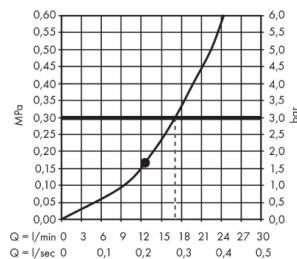

Flushing of pipe must be done before fittings are installed. Failure to do so voids the warranty.
Follow cleaning instructions and avoid using any harmful chemicals.
All information is for reference only. Installation shall always be based on the specs provided with actual delivered items.
For more info, visit www.kuysen.com