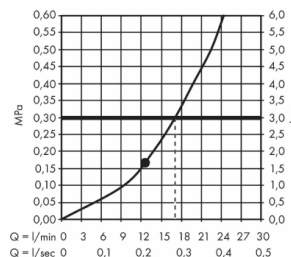

Technology

Design awards

Flowchart