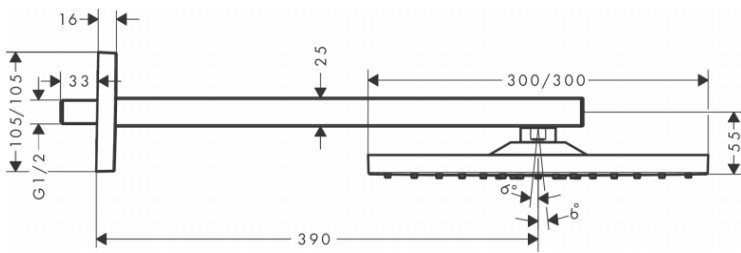

Brand : HANSGROHE, Germany
Name : Raindance E Overhead Shower
300 1jet
Item Code : 26238.670
Designer : Hansgrohe
Color / Finish : Matt Black
Dimensions :

Product info

- Consists of: overhead shower, shower arm
- Shower head size: 300 x 300 mm
- Spray type: RainAir
- Shower arm length: 390 mm
- Ball-joint: overhead shower angle adjustable
- Maximum flow rate at 3 bar: 17 l/min
- Flow rate RainAir spray (at 3 bar): 17 l/min
- Material spray disc: metal
- Spray disc removable for cleaning

Technology

Design awards

Flowchart

Flushing of pipe must be done before fittings are installed. Failure to do so voids the warranty.

Follow cleaning instructions and avoid using any harmful chemicals.

All information is for reference only. Installation shall always be based on the specs provided with actual delivered items.

For more info, visit www.kuysen.com