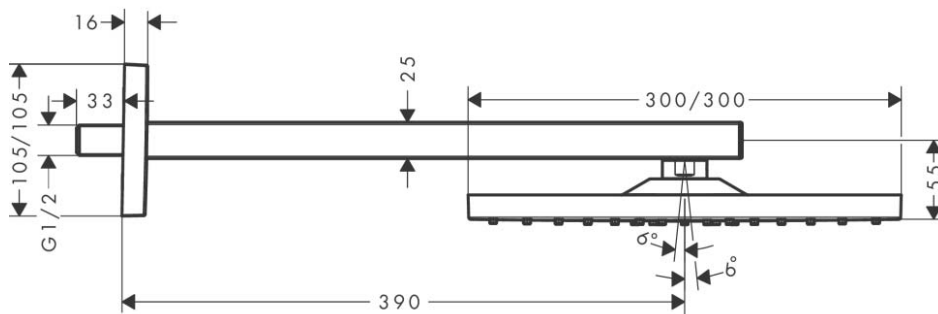

Brand : HANSGROHE, Germany  
Name : RAINDANCE E Overhead shower 300 1jet  
Item Code : 26238.140  
Designer :  
Color / Finish: Brushed Bronze  
Dimensions : Overall (LxWxH in cm)

Product info:

- consists of: overhead shower, shower arm
- shower head size: 300 x 300 mm
- spray type: RainAir
- ball-joint: overhead shower angle adjustable
- material spray disc: metal
- shower arm length 390 mm
- maximum flow rate at 3 bar: 17 l/min
- flow rate RainAir spray (at 3 bar): 17 l/min
- minimum flow pressure: 1,6 bar
- spray disc removable for cleaning
- installation: wall