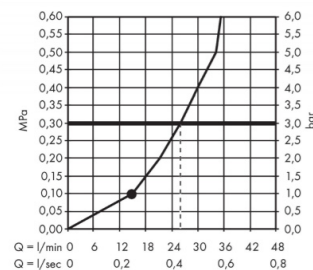

Brand : Axor, Germany
 Name : ShowerSolutions Overhead Shower
 350 1jet
 Item Code : 26034.000
 Designer :
 Color / Finish : Chrome
 Dimensions :

Product info:

- consists of: overhead shower, shower arm
- shower head size: 350 mm
- spray type: PowderRain
- shower arm length: 390 mm
- ball-joint: overhead shower angle adjustable
- maximum flow rate at 3 bar: 26 l/min
- low rate PowderRain spray (at 0.3 bar): 26 l/min
- material spray disc: metal
- overhead shower removable for cleaning
- installation: wall
- connection thread G ½

Technology

Design awards

Flowchart

The consumption was measured in combination with the appropriate fittings (thermostat/mixer/in-wall valve) to reflect actual application in practice.

Flushing of pipe must be done before fittings are installed. Failure to do so voids the warranty.