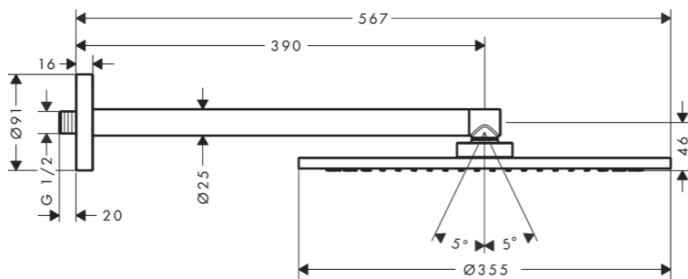

Brand : Axor, Germany
 Name : ShowerSolutions Overhead Shower
 350 1jet
 Item Code : 26034.000
 Designer :
 Color / Finish : Chrome
 Dimensions :

Product info:

- consists of: overhead shower, shower arm
- shower head size: 350 mm
- spray type: PowderRain
- shower arm length: 390 mm
- ball-joint: overhead shower angle adjustable
- maximum flow rate at 3 bar: 26 l/min
- low rate PowderRain spray (at 0.3 bar): 26 l/min
- material spray disc: metal
- overhead shower removable for cleaning
- installation: wall
- connection thread G ½

Technology

Design awards

Flowchart

The consumption was measured in combination with the appropriate fittings (thermostat/mixer/in-wall valve) to reflect actual application in practice.

Flushing of pipe must be done before fittings are installed. Failure to do so voids the warranty.