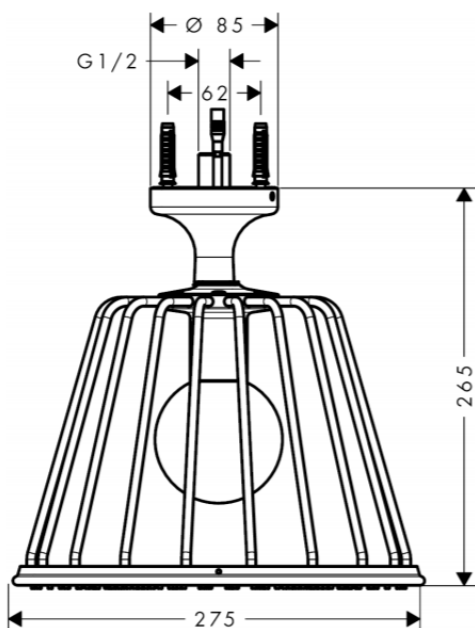

Brand : Axor, Germany
 Name : LampShower 275 1jet with Ceiling Connector
 Item Code : 26032.000
 Designer : Nendo
 Color / Finish : Chrome
 Dimensions :

Product info:

- consists of: overhead shower, ceiling connector
- spray type: Rain
- ball-joint: overhead shower angle adjustable
- flow rate Rain spray (at 3 bar): 18 l/min
- spray zones: special spray image from placed inside spray nozzles on the inner diameter
- spray disc removable for cleaning
- brass ceiling connector
- ceiling connection length: 265 mm
- connection thread G ½
- connection dimension: DN15
- illuminant: LED
- transformer power supply for concealed installation 12 V, 18 W
- input voltage: 100 - 240 V AC / 50 / 60 Hz
- output voltage: 12 V - DC
- colour temperature: 2700 K
- energy efficiency label: A+
- TÜV certified

Technology

Certificates

Flowchart

The consumption was measured in combination with the appropriate fittings (thermostat/mixer/ in-wall valve) to reflect actual application in practice.

Flushing of pipe must be done before fittings are installed. Failure to do so voids the warranty.