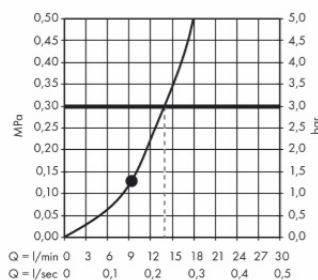

Brand : Axor, Germany
 Name : LampShower 275 1jet with Ceiling Connector
 Item Code : 26032.000
 Designer : Nendo
 Color / Finish : Chrome
 Dimensions :

Product info:

- consists of: overhead shower, ceiling connector
- spray type: Rain
- ball-joint: overhead shower angle adjustable
- flow rate Rain spray (at 3 bar): 18 l/min
- spray zones: special spray image from placed inside spray nozzles on the inner diameter
- spray disc removable for cleaning
- brass ceiling connector
- ceiling connection length: 265 mm
- connection thread G ½
- connection dimension: DN15
- illuminant: LED
- transformer power supply for concealed installation 12 V, 18 W
- input voltage: 100 - 240 V AC / 50 / 60 Hz
- output voltage: 12 V - DC
- colour temperature: 2700 K
- energy efficiency label: A+
- TÜV certified

Technology

Certificates

Flowchart

The consumption was measured in combination with the appropriate fittings (thermostat/mixer/ in-wall valve) to reflect actual application in practice.

Flushing of pipe must be done before fittings are installed. Failure to do so voids the warranty.