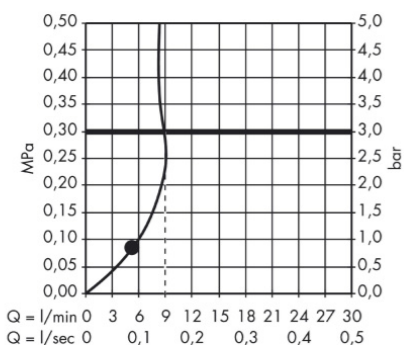

Technology

Flowchart

The consumption was measured in combination with the appropriate fittings (thermostat/mixer/in-wall valve) to reflect actual application in practice.

Flushing of pipe must be done before fittings are installed. Failure to do so voids the warranty.

Follow cleaning instructions and avoid using any harmful chemicals.

All information is for reference only. Installation shall always be based on the specs provided with actual delivered items.

For more info, visit www.kuysen.com