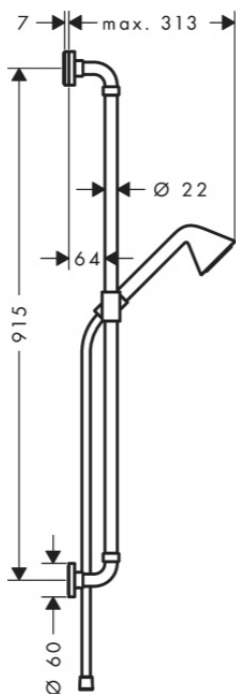

Brand : Axor, Germany  
 Name : Front Shower Set 900mm with Hand Shower 85 1jet  
 Item Code : 26023.000  
 Designer : Front  
 Color / Finish : Chrome  
 Dimensions :

Product info:

- consists of: hand shower, shower bar, shower hose, hand shower holder
- shower head size: 85 mm
- spray type: Rain
- pivot connector prevent hose from tangling
- support for shower hose with conical nuts
- wall bar 0.90 mm
- maximum flow rate at 3 bar: 9 l/min
- wall supports of metal

## Flowchart

The consumption was measured in combination with the appropriate fittings (thermostat/mixer/in-wall valve) to reflect actual application in practice.

Flushing of pipe must be done before fittings are installed. Failure to do so voids the warranty.