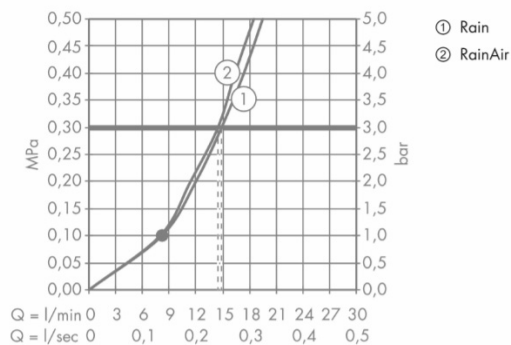

Technology

Flowchart