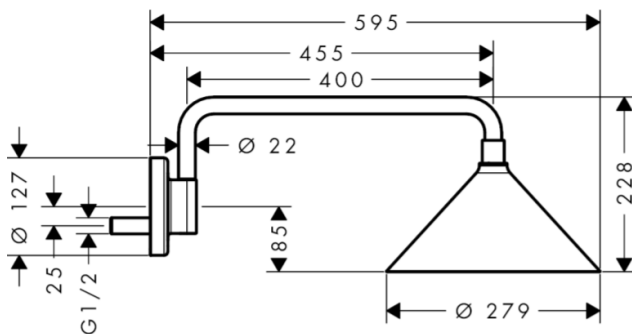

Brand : Axor, Germany  
 Name : ShowerSolutions Overhead Shower 240 1jet with Shower Arm  
 Item Code : 26021.000  
 Designer : Front  
 Color / Finish : Chrome  
 Dimensions :

**Product info:**

- consists of: overhead shower, shower arm
- shower head size: 279 mm
- spray type: Rain, RainAir
- Swivel shower arm length: 400 mm, swivels by 150°
- ball-joint: overhead shower angle adjustable
- flow rate Rain spray (at 3 bar): 15 l/min
- flow rate RainAir spray (at 3 bar): 15 l/min
- Select button on overhead shower
- material spray disc: metal
- spray disc removable for cleaning
- suitable for continuous flow water heaters with an output of 18 kW

**Add-ons :**

- 1 x 26909.180 basic set for overhead shower 2jet