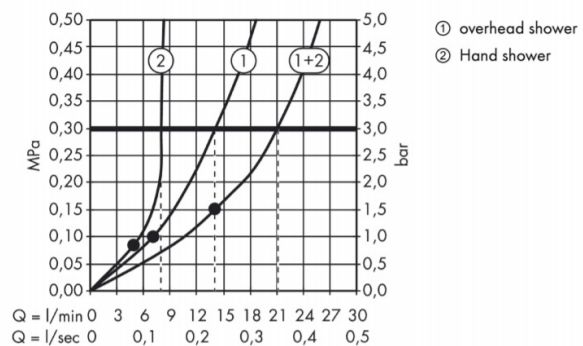

Flowchart

Flushing of pipe must be done before fittings are installed. Failure to do so voids the warranty.

Follow cleaning instructions and avoid using any harmful chemicals.

All information is for reference only. Installation shall always be based on the specs provided with actual delivered items.

For more info, visit www.kuysen.com