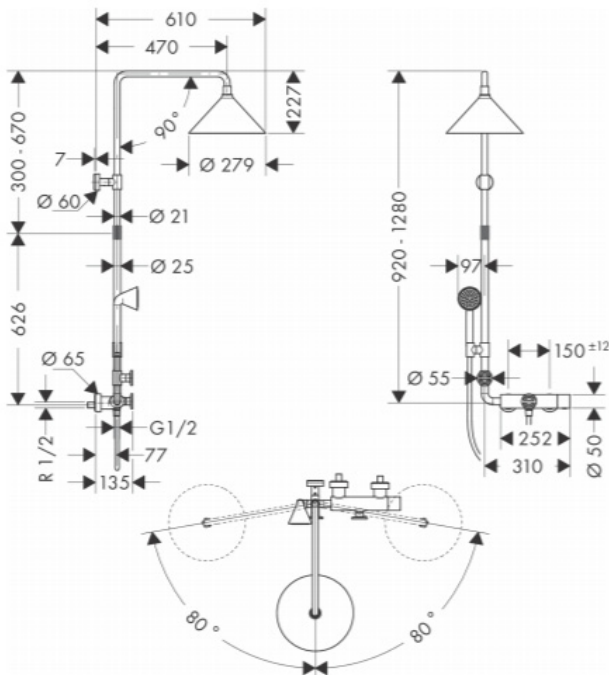

Brand : Axor, Germany
 Name : Front Showerpipe with Thermostat and Overhead Shower 240 2jet
 Item Code : 26020.000
 Designer : Front
 Color / Finish : Chrome
 Dimensions :

Product info:

- consists of: overhead shower, hand shower, shower thermostat, shower hose, hand shower holder, shower bar
- overhead shower Raindance Select S 240 2jet, size: 279 mm
- Spray type overhead shower: Rain, RainAir
- convenient diversion via Select button
- ball-joint: overhead shower angle adjustable
- spray type hand shower: Rain
- height-adjustable hand shower holder
- individually height adjustable shower head with easy-to-use twist lock, adjustment 300 mm
- swivel shower arm length 470mm
- flow rate RainAir spray (at 3 bar): 14 l/min, Rain spray (at 3 bar): 15 l/min
- safety lock at 40° C
- adjustable hot water limitation
- outlets controlled via turning handle
- suitable for continuous flow water heaters

Technology

Flowchart

Flushing of pipe must be done before fittings are installed. Failure to do so voids the warranty.

Follow cleaning instructions and avoid using any harmful chemicals.

All information is for reference only. Installation shall always be based on the specs provided with actual delivered items.