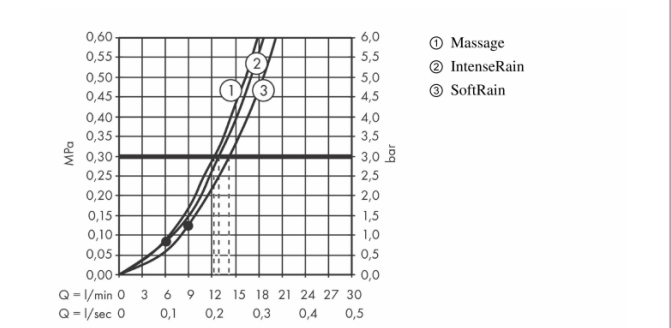

Brand : HANSGROHE, Germany
 Name : Raindance Select S 120 Hand Shower
 Item Code : 26014.000
 Designer : Hansgrohe
 Color / Finish : Chrome
 Dimensions :

- Product info:
- Shower head size: 120 mm
 - Spray type : Rain, RainAir, Whirl
 - Convenient diversion via Select button
 - Maximum flow rate at 3 bar: 14.4 l/min
 - Minimum flow pressure: 1 bar
 - With internal water conduction
 - Rinseable dirt filter
 - Connection thread G ½

Technology

Flowchart

The consumption was measured in combination with the appropriate fittings (thermostat/mixer/ in-wall valve) to reflect actual application in practice.

Flushing of pipe must be done before fittings are installed. Failure to do so voids the warranty.
 Follow cleaning instructions and avoid using any harmful chemicals.
 All information is for reference only. Installation shall always be based on the specs provided with actual delivered items.
 For more info, visit www.kuysen.com