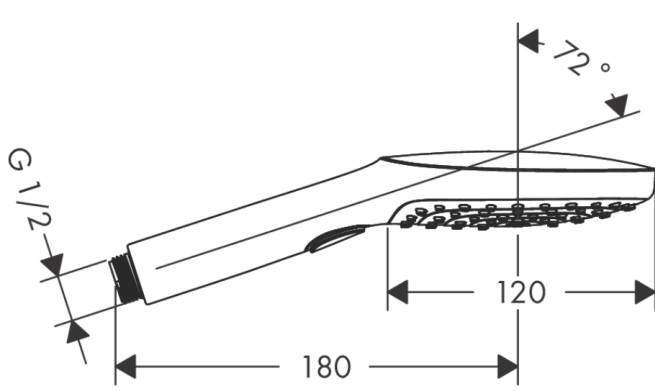

Brand : HANSGROHE, Germany
 Name : Raindance Select S 120 Hand Shower
 Item Code : 26014.000
 Designer : Hansgrohe
 Color / Finish : Chrome
 Dimensions :

- Product info:
- Shower head size: 120 mm
 - Spray type : Rain, RainAir, Whirl
 - Convenient diversion via Select button
 - Maximum flow rate at 3 bar: 14.4 l/min
 - Minimum flow pressure: 1 bar
 - With internal water conduction
 - Rinseable dirt filter
 - Connection thread G ½