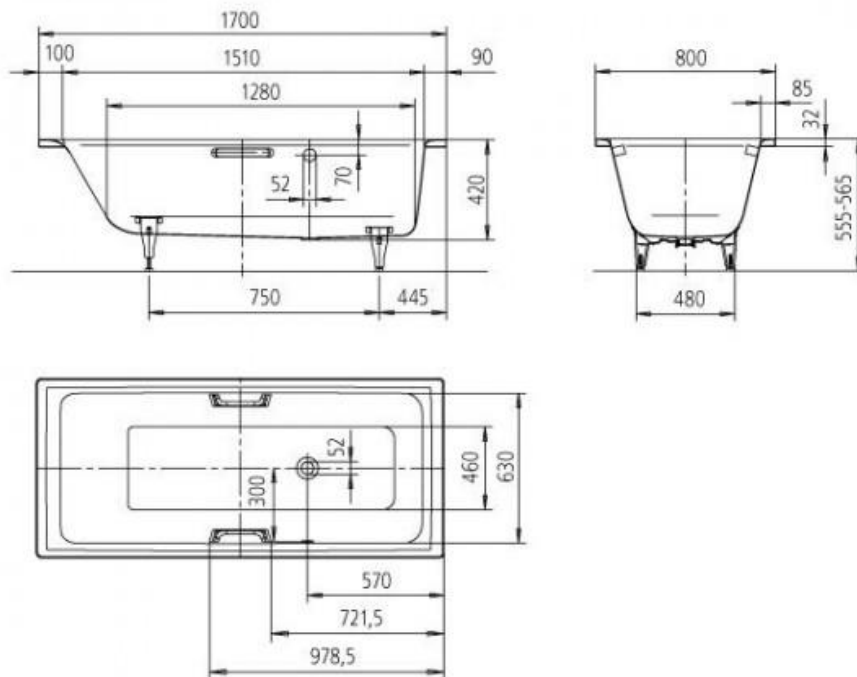

Brand : KALDEWEI, Germany
 Name : Puro Star 694 Built-in bathtub
 Item Code : 2594 3000 0001
 Designer : Kaldewei
 Color / Finish: Alpine White
 Dimensions : Overall (LxWxH in cm)
 170 x 80 x 42cm

Product info:

- With anti slip 348 x 348mm
- Two-seater inlay tub with waste at center
- Water volume: 122 liters
- 3.5mm steel enamel

Add-ons:

- 1 x 5908 7000 0999 Elegant Purism Grips
- 1 x 5831 7000 0000 leg set
- 1 x 6877 7324 0999 waste and overflow