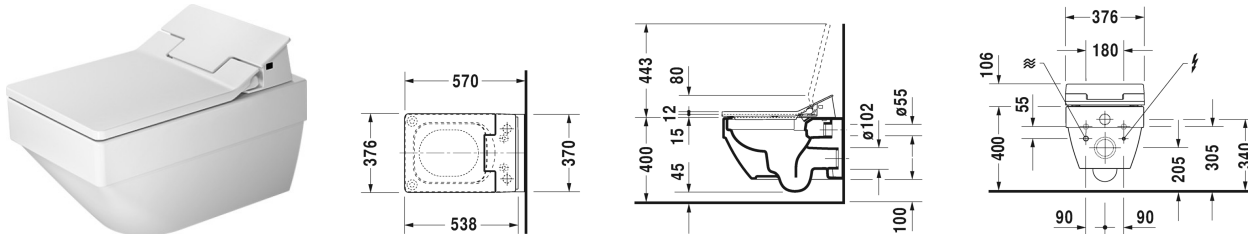

Vero Air Toilet wall mounted Duravit Rimless® # 252559..00

| < 370 mm > |

Toilet wall mounted Duravit Rimless®	Dimension	Weight	Order number
rimless, washdown model, Durafix included, EWL class 1, only in combination with SensoWash, connecting elements for SensoWash with concealed connections included			
Colors			
00 White Alpin 20 HygieneGlaze (an antibacterial ceramic glaze that provides almost indefinite effectiveness)			
Variant			
♣ 4,5 l	370 x 570 mm	25.300 kilogram	252559..00
Sanitary ceramics with the special WonderGliss surface finish will remain clean and attractive-looking for a long time to come. When ordering WonderGliss please add a "1" as eleventh digit to the model number.			
Accessory			
Connecting set in combination with SensoWash, for Geberit Monolith sanitary modules for WCs			100692
Connecting set in combination with SensoWash, for in-wall carriers with conduit pipe for connection inside the tank			100691
Pre-installation kit in combination with SensoWash, for in-wall carrier with horizontal support without shower toilet pre-installation/conduit pipe			005072
Noise reduction gasket for wall mounted toilet		0.300 kilogram	005064
Fixing for wall mounted bidet and wall mounted toilet	Ø 12 x 180 mm	0.200 kilogram	006500
Suitable products			
SensoWash Slim shower toilet seat for Vero Air* with concealed connections, Remote control included, Locking function via remote control, Rear-, Lady- and Comfortwash, Individual adjustment of water temperature as well as spray wand position and water spray intensity, Self-cleaning spray wand, with soft closure, Night light, Seat and lid easy removable one-handed, Automatic drainage in periods of prologed disuse, on / off-button, 376 x 538 mm	376 x 538 mm		611500

All drawings contain the necessary measurements which are subject to standard tolerances. They are stated in mm and are non-binding.

Vero Air Toilet wall mounted Duravit Rimless® # 252559..00

|< 370 mm >|