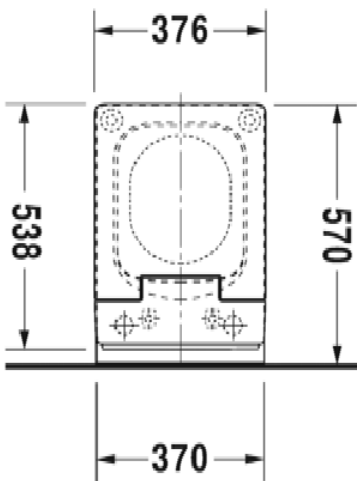

Brand : DURAVIT, Germany  
 Name : Vero Air Toilet Wall-mounted, Rimless, for Sensowash  
 Item Code : 252559.2000  
 Designer : Duravit  
 Color / Finish: Alpin White  
 Dimensions : Overall (LxWxH in cm)  
 57 x 37.6 x 40cm

Product info:

- Rimless
- washdown model
- Durafix included
- only in combination with SensoWash
- connecting elements for SensoWash with concealed connections included
- With HygieneGlaze

Add-ons

- 1 x 611500.002.0003000 Sensowash Slim
- 1 x 006500.1000 fixings
- 1 x 005072.0000 installation kit
- 1 x 100691.0000 connecting set for Geberit 224.224.00.1
- 1 x concealed cistern for wall-hung toilet