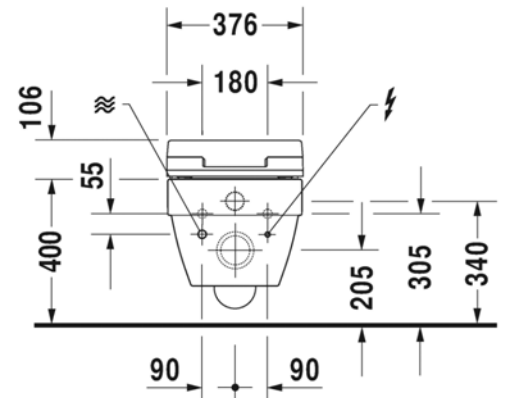

Brand : DURAVIT, Germany  
 Name : Vero Air Toilet Wall-mounted, Rimless, for Sensowash  
 Item Code : 252559.2000  
 Designer : Duravit  
 Color / Finish: Alpin White  
 Dimensions : Overall (LxWxH in cm)  
 57 x 37.6 x 40cm

Product info:

- Rimless
- washdown model
- Durafix included
- only in combination with SensoWash
- connecting elements for SensoWash with concealed connections included
- With HygieneGlaze

Add-ons

- 1 x 611500.002.0003000 Sensowash Slim
- 1 x 006500.1000 fixings
- 1 x 005072.0000 installation kit
- 1 x 100691.0000 connecting set for Geberit 224.224.00.1
- 1 x concealed cistern for wall-hung toilet