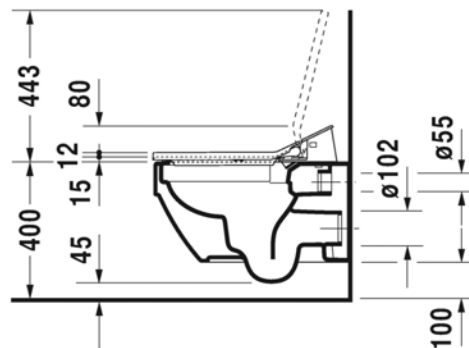

Brand : DURAVIT, Germany  
 Name : Vero Air Toilet Wall-mounted, Rimless, for Sensowash  
 Item Code : 252559.2000  
 Designer : Duravit  
 Color / Finish: Alpin White  
 Dimensions : Overall (LxWxH in cm)  
 57 x 37.6 x 40cm

Product info:

- Rimless
- washdown model
- Durafix included
- only in combination with SensoWash
- connecting elements for SensoWash with concealed connections included
- With HygieneGlaze

Add-ons

- 1 x 611500.002.0003000 Sensowash Slim
- 1 x 006500.1000 fixings
- 1 x 005072.0000 installation kit
- 1 x 100691.0000 connecting set for Geberit 224.224.00.1
- 1 x concealed cistern for wall-hung toilet