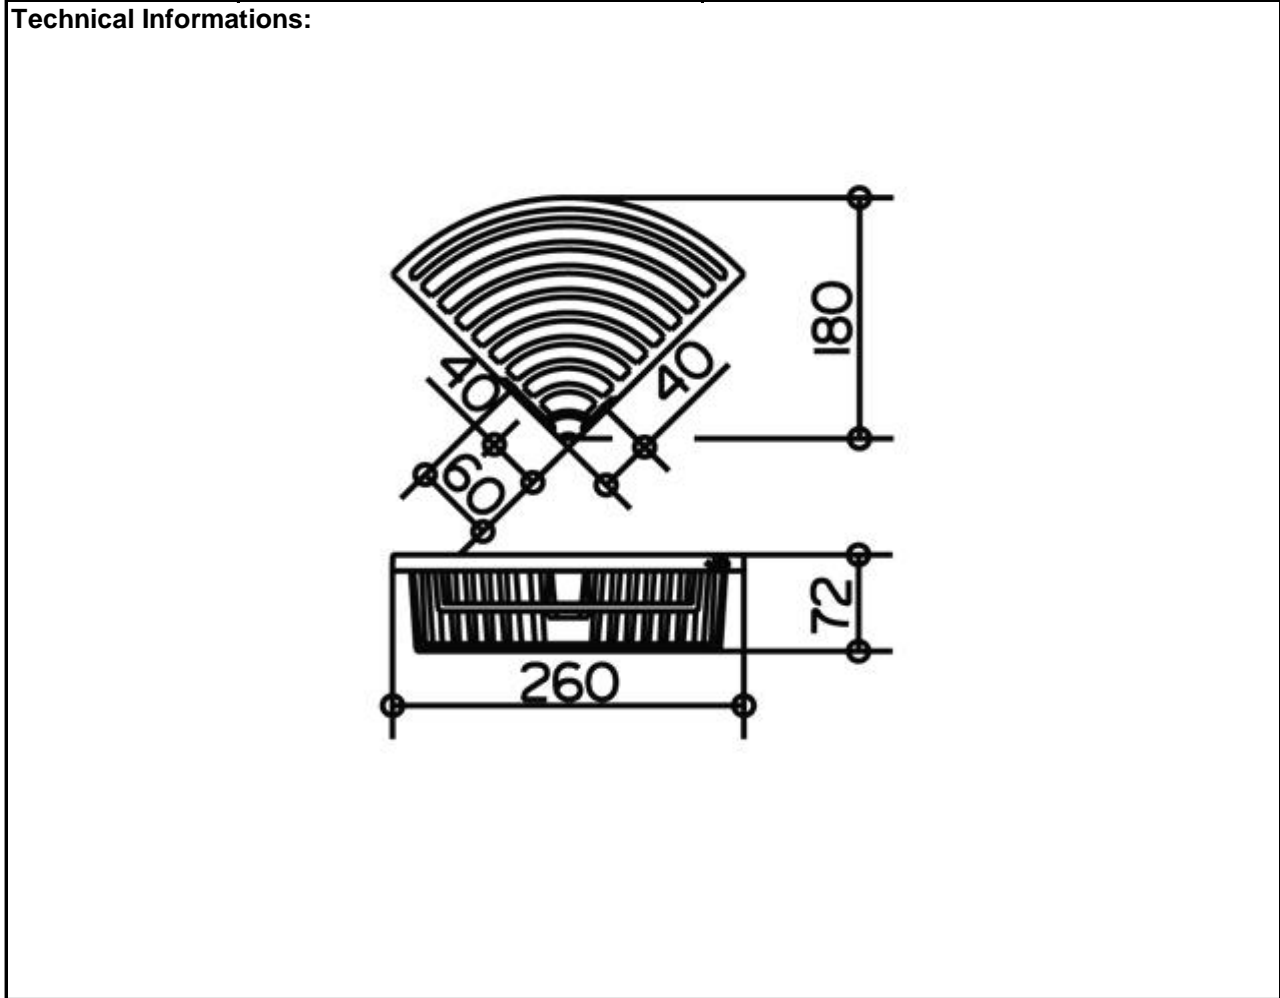

SPECIFICATION SHEET - bathroom accessories

BRAND:	KEUCO	Product Photo: 
ORIGIN:	Germany	
SERIES:	MOLL	
PRODUCT DESCRIPTION:	Sponge basket removable corner installation	
MODEL No.	24944 010100	
FINISH/COLOUR:	Chrome-plated	
DIMENSIONS:	180mm x 260mm x 72mm	
OPTIONAL MATCHING PARTS:		