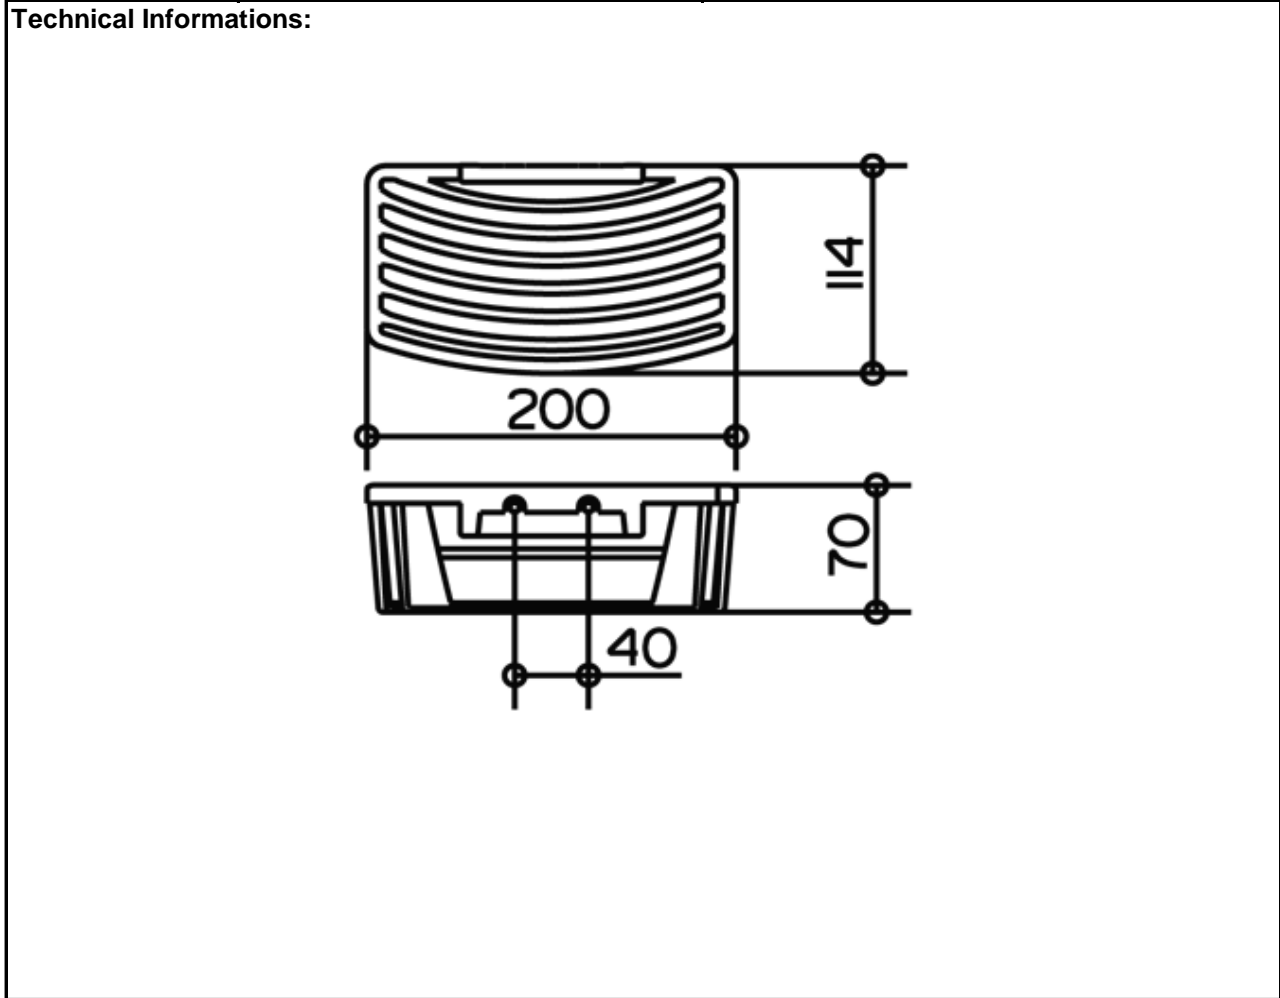

SPECIFICATION SHEET - bathroom accessories

BRAND:	KEUCO	Product Photo: 
ORIGIN:	Germany	
SERIES:	MOLL	
PRODUCT DESCRIPTION:	Sponge basket removable	
MODEL No.	24942 010100	
FINISH/COLOUR:	Chrome-plated	
DIMENSIONS:	114mm x 200mm x 70mm	
OPTIONAL MATCHING PARTS:		