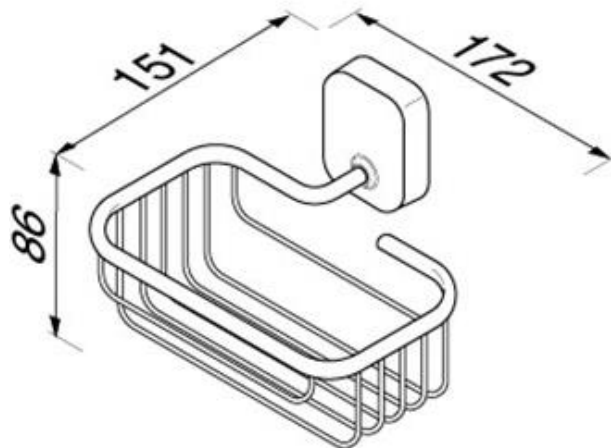

Flushing of pipe must be done before fittings are installed. Failure to do so voids the warranty.

Follow cleaning instructions and avoid using any harmful chemicals.

All information is for reference only. Installation shall always be based on the specs provided with actual delivered items.

For more info, visit www.kuysen.com