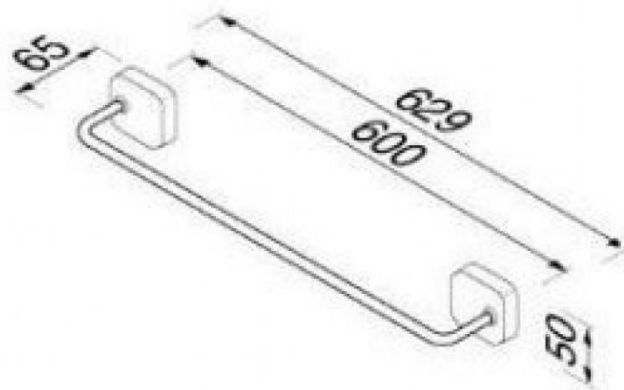

Brand : GEESA, Netherlands
Name : THESSA Towel Rail 60cm
Item Code : 2407-0260
Designer : Geesa
Color / Finish : Chrome
Dimensions : Overall (LxWxH in cm)
62.9 x 6.5 x 5cm

Product info:

- Material: Metal