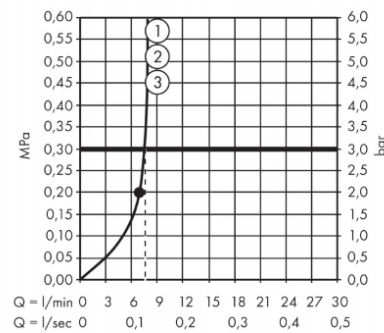

Brand : HANSGROHE, Germany
 Name : Rainmaker Select Overhead Shower
 460 3jet EcoSmart
 Item Code : 24017.400
 Designer : Hansgrohe
 Color / Finish : Chrome/White
 Dimensions :

Product info:

- Consists of: overhead shower, shower arm
- Shower head size: 466 x 300 mm
- Spray type: Rain, RainStream, MonoRain
- Shower arm length: 461 mm
- Flow rate Rain spray (at 3 bar): 9 l/min
- Flow rate RainStream spray (at 3 bar): 9 l/min
- Easy cleanable glass spray disc
- Spray disc removable for cleaning
- Overhead shower removable for cleaning

Add-on

- 1 x 01800.180 Universal Ibox

Technology

Flowchart

Flushing of pipe must be done before fittings are installed. Failure to do so voids the warranty.

Follow cleaning instructions and avoid using any harmful chemicals.