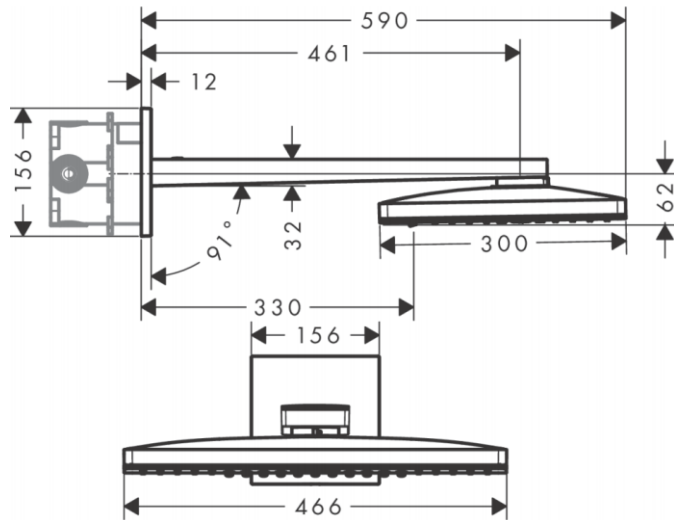

Brand : HANSGROHE, Germany
 Name : Rainmaker Select Overhead Shower
 460 3jet EcoSmart
 Item Code : 24017.400
 Designer : Hansgrohe
 Color / Finish : Chrome/White
 Dimensions :

Product info:

- Consists of: overhead shower, shower arm
- Shower head size: 466 x 300 mm
- Spray type: Rain, RainStream, MonoRain
- Shower arm length: 461 mm
- Flow rate Rain spray (at 3 bar): 9 l/min
- Flow rate RainStream spray (at 3 bar): 9 l/min
- Easy cleanable glass spray disc
- Spray disc removable for cleaning
- Overhead shower removable for cleaning

Add-on

- 1 x 01800.180 Universal Ibox

Technology

Flowchart

Flushing of pipe must be done before fittings are installed. Failure to do so voids the warranty.

Follow cleaning instructions and avoid using any harmful chemicals.