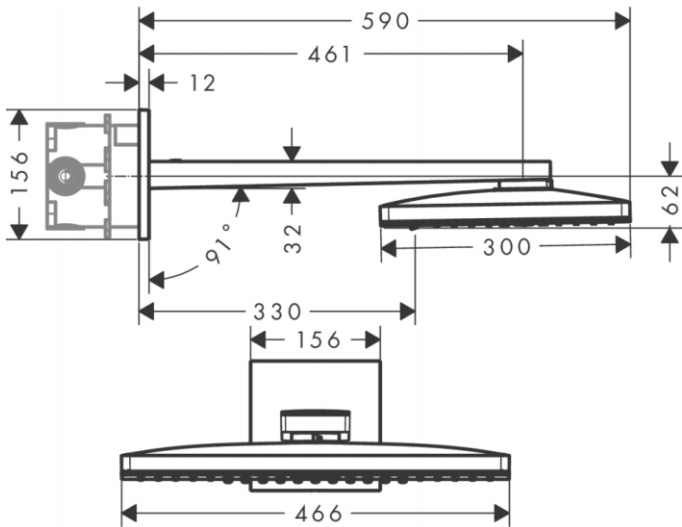

Brand : HANSGROHE, Germany
 Name : Rainmaker Select Overhead Shower
 460 2jet EcoSmart
 Item Code : 24015.400
 Designer : Hansgrohe
 Color / Finish : Chrome/White
 Dimensions :

Product info:

- Consists of: overhead shower, shower arm
- Shower head size: 466 x 300 mm
- Spray type: Rain, RainStream
- Shower arm length: 461 mm
- Flow rate Rain spray (at 3 bar): 9 l/min
- Flow rate RainStream spray (at 3 bar): 9 l/min
- Easy cleanable glass spray disc
- Spray disc removable for cleaning
- Overhead shower removable for cleaning

Add-on

- 1 x 01800.180 Universal Ibox

Technology

Flowchart

The consumption was measured in combination with the appropriate fittings (thermostat/mixer/in-wall valve) to reflect actual application in practice.