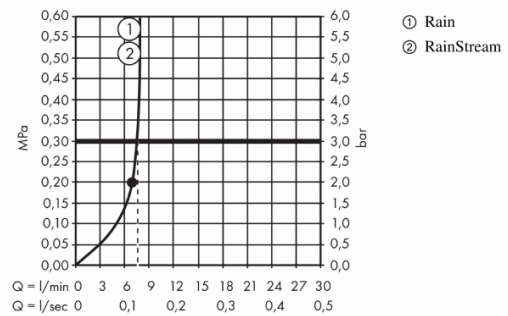

Brand : HANSGROHE, Germany
 Name : Rainmaker Select Overhead Shower
 460 2jet EcoSmart
 Item Code : 24015.400
 Designer : Hansgrohe
 Color / Finish : Chrome/White
 Dimensions :

Product info:

- Consists of: overhead shower, shower arm
- Shower head size: 466 x 300 mm
- Spray type: Rain, RainStream
- Shower arm length: 461 mm
- Flow rate Rain spray (at 3 bar): 9 l/min
- Flow rate RainStream spray (at 3 bar): 9 l/min
- Easy cleanable glass spray disc
- Spray disc removable for cleaning
- Overhead shower removable for cleaning

Add-on

- 1 x 01800.180 Universal Ibox

Technology

Flowchart

The consumption was measured in combination with the appropriate fittings (thermostat/mixer/in-wall valve) to reflect actual application in practice.