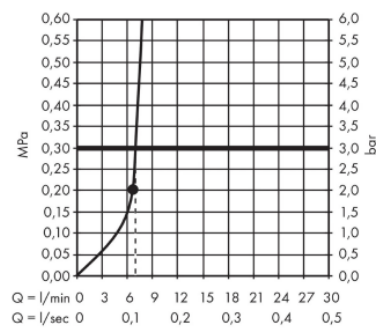

Brand : HANSGROHE, Germany
 Name : Rainmaker Select Overhead Shower
 460 1jet EcoSmart
 Item Code : 24013.400
 Designer : Hansgrohe
 Color / Finish : Chrome/White
 Dimensions :

Product info

- Consists of: overhead shower, shower arm
- Shower head size: 466 x 270 mm
- Spray type: Rain
- Shower arm length: 462 mm
- Flow rate Rain spray (at 3 bar): 9 l/min
- Easy cleanable glass spray disc
- Material spray disc: safety glass
- Spray disc removable for cleaning
- Overhead shower removable for cleaning
- Brass ceiling connector
- Ceiling connection length: 100 mm

Technology

Flowchart

The consumption was measured in combination with the appropriate fittings (thermostat/mixer/ in-wall valve) to reflect actual application in practice.

Flushing of pipe must be done before fittings are installed. Failure to do so voids the warranty.