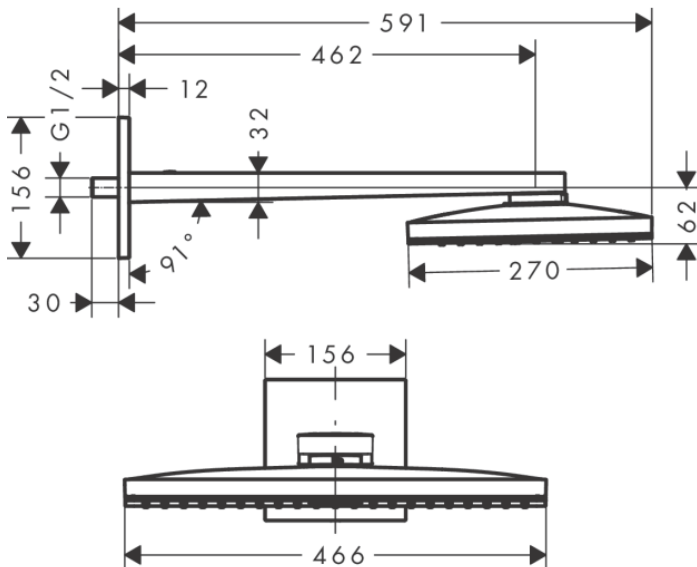

Brand : HANSGROHE, Germany
 Name : Rainmaker Select Overhead Shower
 460 1jet EcoSmart
 Item Code : 24013.400
 Designer : Hansgrohe
 Color / Finish : Chrome/White
 Dimensions :

Product info

- Consists of: overhead shower, shower arm
- Shower head size: 466 x 270 mm
- Spray type: Rain
- Shower arm length: 462 mm
- Flow rate Rain spray (at 3 bar): 9 l/min
- Easy cleanable glass spray disc
- Material spray disc: safety glass
- Spray disc removable for cleaning
- Overhead shower removable for cleaning
- Brass ceiling connector
- Ceiling connection length: 100 mm

Technology

Flowchart

The consumption was measured in combination with the appropriate fittings (thermostat/mixer/ in-wall valve) to reflect actual application in practice.

Flushing of pipe must be done before fittings are installed. Failure to do so voids the warranty.