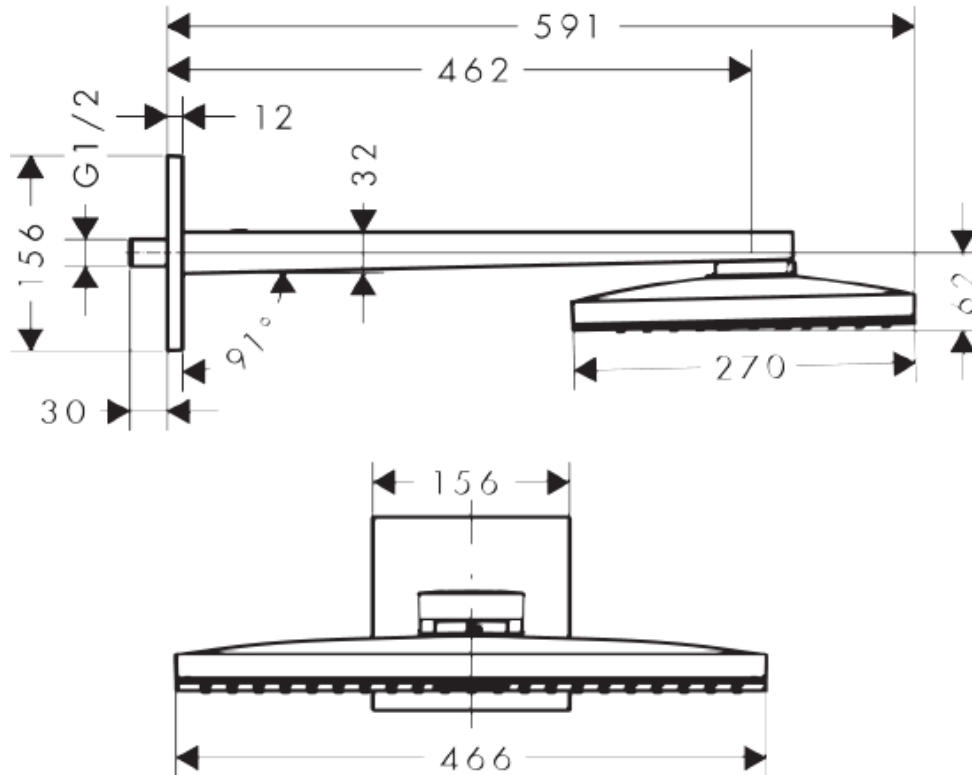

SPECIFICATION SHEET - fittings

BRAND:	hangrohe	Product Photo:
ORIGIN:	Germany	
SERIES:	Overhead Showers	
PRODUCT DESCRIPTION:	Rainmaker Select 460 1jet overhead shower • with Rain sprays • with EcoSmart water saving • with wall shower arm • Flow rate: 9 l./min. at 3 bar	
MODEL No.	24013 400	
FINISH/COLOUR:	White / Chrome	
DIMENSIONS:	466mm x 270mm	
OPTIONAL MATCHING PARTS:		

Technical Informations: Suitable for continous flow water heater

REMINDER:	Pipe flushing must be done before faucets are installed. Failure to do so voids the warranty.
	Do not use cleaners containing abrasive cleansers, ammonia, bleach, acids, waxes, alcohol, solvents or other products not recommended for chrome.
	All information is for reference only, installation shall always be based on the actual product delivered.