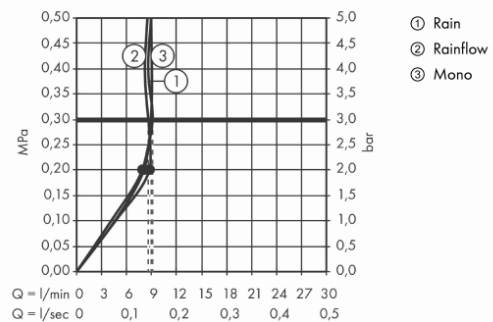

Brand : HANSGROHE, Germany
 Name : Rainmaker Select Overhead Shower
 580 3jet EcoSmart
 Item Code : 24011.400
 Designer : Hansgrohe
 Color / Finish : Chrome/White
 Dimensions :

Product info:

- Consists of: overhead shower, wall connector
- Shower head size: 560 x 260 mm
- Spray type: Rain, RainFlow, MonoRain
- Flow rate Rain spray (at 3 bar): 9 l/min
- Flow rate Mono spray (at 3 bar): 9 l/min
- Flow rate RainFlow spray (at 3 bar): 9,5 l/min
- Easy cleanable glass spray disc
- Material spray disc: safety glass
- Spray disc removable for cleaning

Add-on

- 1 x 01800.180 Universal Ibox

Technology

Flowchart

The consumption was measured in combination with the appropriate fittings (thermostat/mixer/in-wall valve) to reflect actual application in practice.