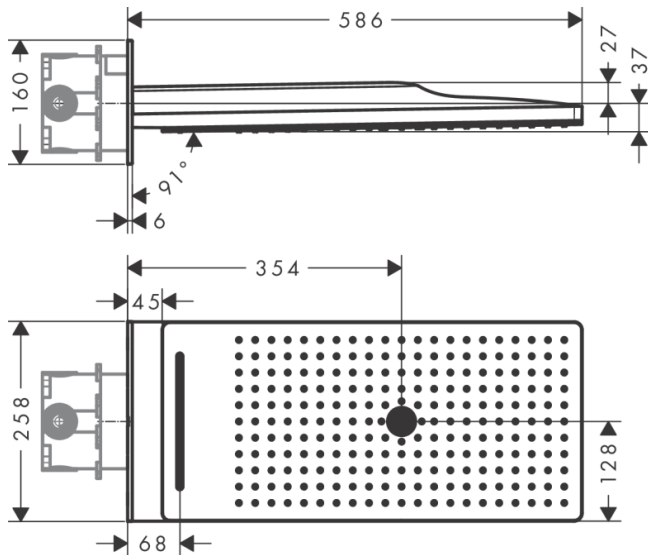

Brand : HANSGROHE, Germany
 Name : Rainmaker Select Overhead Shower
 580 3jet EcoSmart
 Item Code : 24011.400
 Designer : Hansgrohe
 Color / Finish : Chrome/White
 Dimensions :

Product info:

- Consists of: overhead shower, wall connector
- Shower head size: 560 x 260 mm
- Spray type: Rain, RainFlow, MonoRain
- Flow rate Rain spray (at 3 bar): 9 l/min
- Flow rate Mono spray (at 3 bar): 9 l/min
- Flow rate RainFlow spray (at 3 bar): 9,5 l/min
- Easy cleanable glass spray disc
- Material spray disc: safety glass
- Spray disc removable for cleaning

Add-on

- 1 x 01800.180 Universal Ibox

Technology

Flowchart

The consumption was measured in combination with the appropriate fittings (thermostat/mixer/in-wall valve) to reflect actual application in practice.