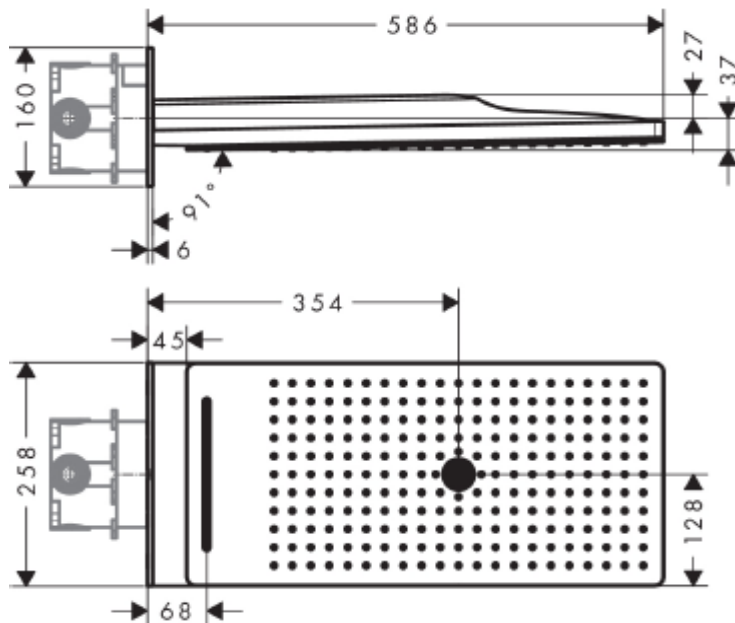

SPECIFICATION SHEET - fittings

BRAND:	hansgrohe	Product Photo:
ORIGIN:	Germany	
SERIES:	Rainmaker Select / RainSelect	
PRODUCT DESCRIPTION:	Rainmaker Select 580 3jet EcoSmart • spray type: Rain, RainFlow, Mono • flow rate Rain spray: 9 l/min • flow rate Mono spray: 9 l/min • flow rate RainFlow spray: 9.5 l/min	
MODEL No.	24011 400	
FINISH/COLOUR:	White / Chrome	
DIMENSIONS:	586mm x 258mm x 160mm	
OPTIONAL MATCHING PARTS:	01800180 iBox	

Technical Informations: Suitable for continous flow water heater

REMINDER:	Pipe flushing must be done before faucets are installed. Failure to do so voids the warranty.
	Do not use cleaners containing abrasive cleansers, ammonia, bleach, acids, waxes, alcohol, solvents or other products not recommended for chrome.
	All information is for reference only, installation shall always be based on the actual product delivered.