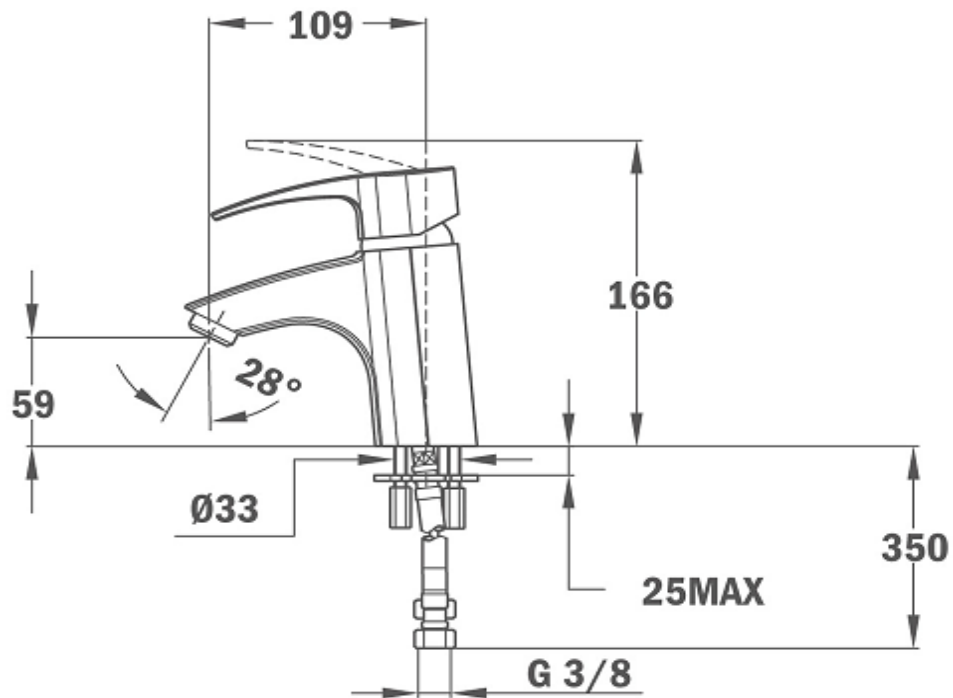

Brand : TEKA, China  
 Name : VITA / Single Lever Basin Mixer  
 Item Code : 24.342.0200  
 Color / Finish : Chrome-plated  
 Dimensions : 10.9cm spout projection  
 16.6 max height

**Product info:**

- without pop-up waste
- flow-rate 8 l/min.
- Eco cartridge
- flexible supply pipes  $\frac{3}{8}$ "
- Operation pressure 1~5 bar (14~73 psi)

**Add-ons :**

- 2x angle valve  $\frac{1}{2}$ "x $\frac{3}{8}$ "
- P-trap or bottle trap for basin  $1\frac{1}{4}$ "
- waste strainer or pop-up waste

Flushing of pipe must be done before fittings are installed. Failure to do so voids the warranty.