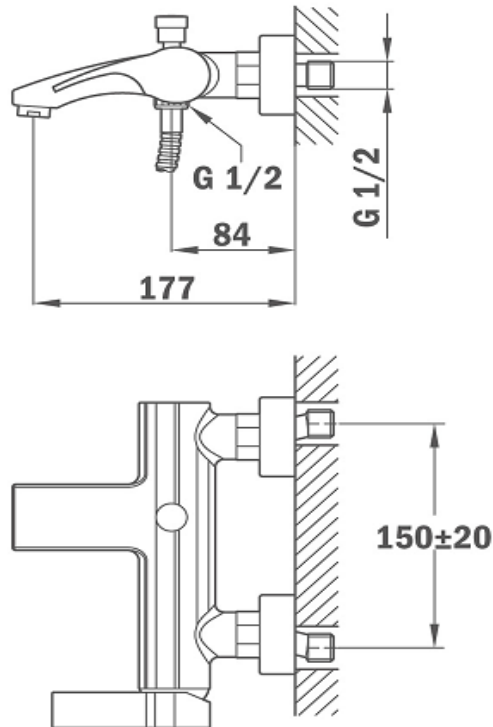

Brand : TEKA, China
 Name : VITA / Exposed Bath / Shower Mixer
 Item Code : 24.122.0200
 Color / Finish : Chrome-plated
 Dimensions : 17.7cm spout projection

Product info:

- Avant shower set with wall support & flexible shower hose 1.5m
- With noise reducers
- Anti-scale aerator
- Operation pressure 1~5 bar (14~73 psi)