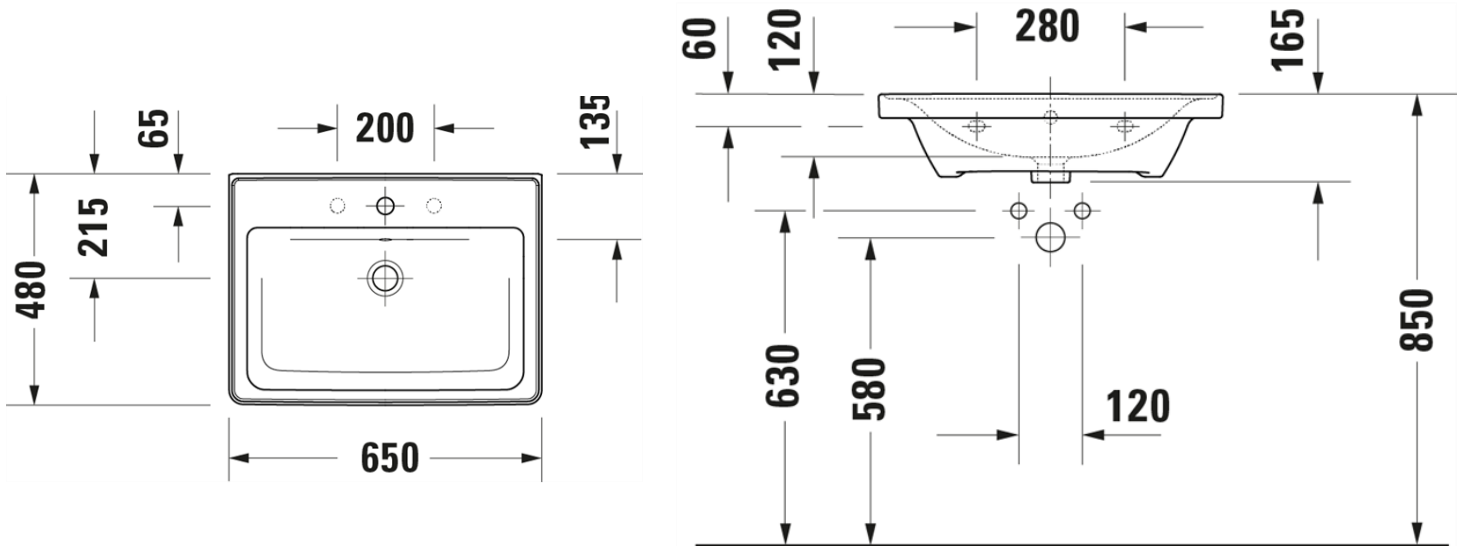

Brand : Duravit, Germany
Name : D-Neo Furniture Washbasin

Item Code : 236765.0000

Designer : Bertrand Lejoly

Color / Finish : White

Dimensions : Overall (LxWxH in cm)
65 x 48 cm

Product info:

- Furniture washbasin, with overflow, with tap platform, underneath glazed