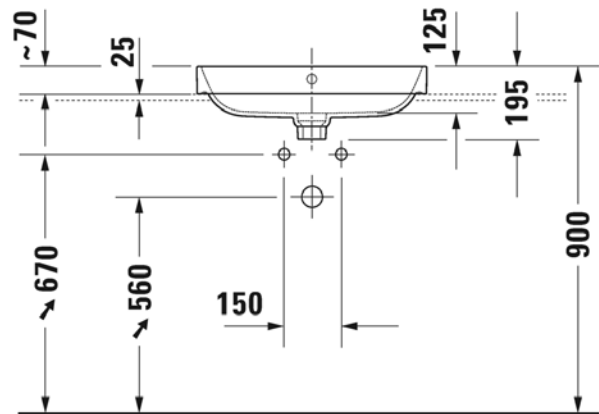

Brand : DURAVIT, Germany
 Name : HAPPY D2 PLUS Washbowl
 Item Code : 236060.6100
 Designer : Sieger Design
 Color / Finish: White/Anthracite Matt
 Dimensions : Overall (LxWxH in cm)
 60 x 46 x 19.5cm

Product info:

- with overflow
- with tap platform
- back plane unglazed
- fixings included
- Ceramic covered push-open waste included

Flushing of pipe must be done before fittings are installed. Failure to do so voids the warranty.