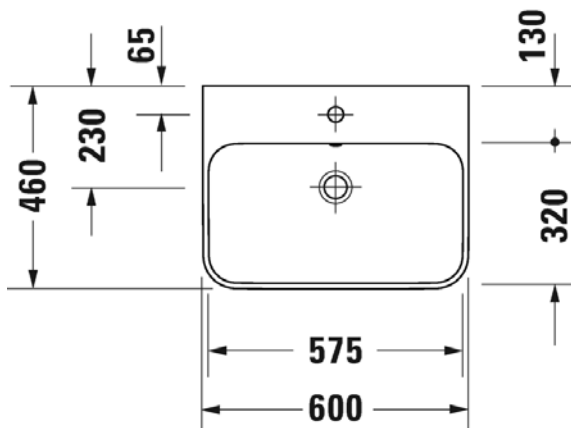

Flushing of pipe must be done before fittings are installed. Failure to do so voids the warranty.

Follow cleaning instructions and avoid using any harmful chemicals.

All information is for reference only. Installation shall always be based on the specs provided with actual delivered items.

For more info, visit www.kuysen.com