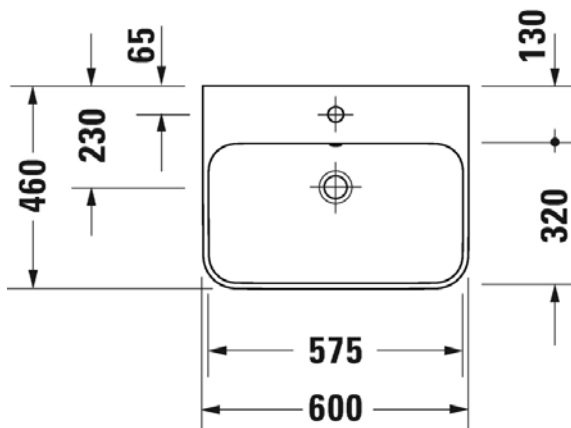

Brand : DURAVIT, Germany  
 Name : HAPPY D2 PLUS Washbowl  
 Item Code : 236060.1300  
 Designer : Sieger Design  
 Color / Finish: Anthracite Matt  
 Dimensions : Overall (LxWxH in cm)  
 60 x 46 x 19.5cm

Product info:

- with overflow
- with tap platform
- back plane unglazed
- fixings included
- Ceramic covered push-open waste included

Flushing of pipe must be done before fittings are installed. Failure to do so voids the warranty.