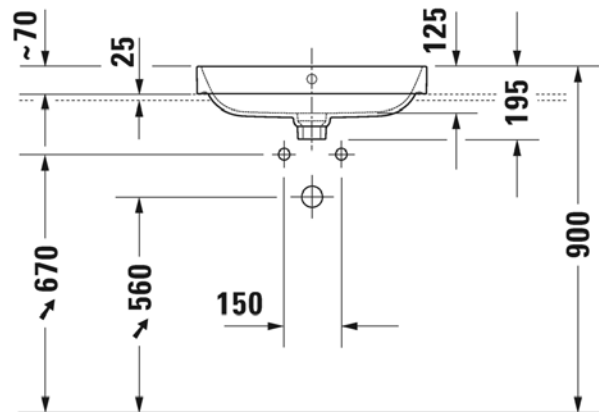

Brand : DURAVIT, Germany  
 Name : HAPPY D2 PLUS Washbowl  
 Item Code : 236060.1300  
 Designer : Sieger Design  
 Color / Finish: Anthracite Matt  
 Dimensions : Overall (LxWxH in cm)  
 60 x 46 x 19.5cm

Product info:

- with overflow
- with tap platform
- back plane unglazed
- fixings included
- Ceramic covered push-open waste included

Flushing of pipe must be done before fittings are installed. Failure to do so voids the warranty.