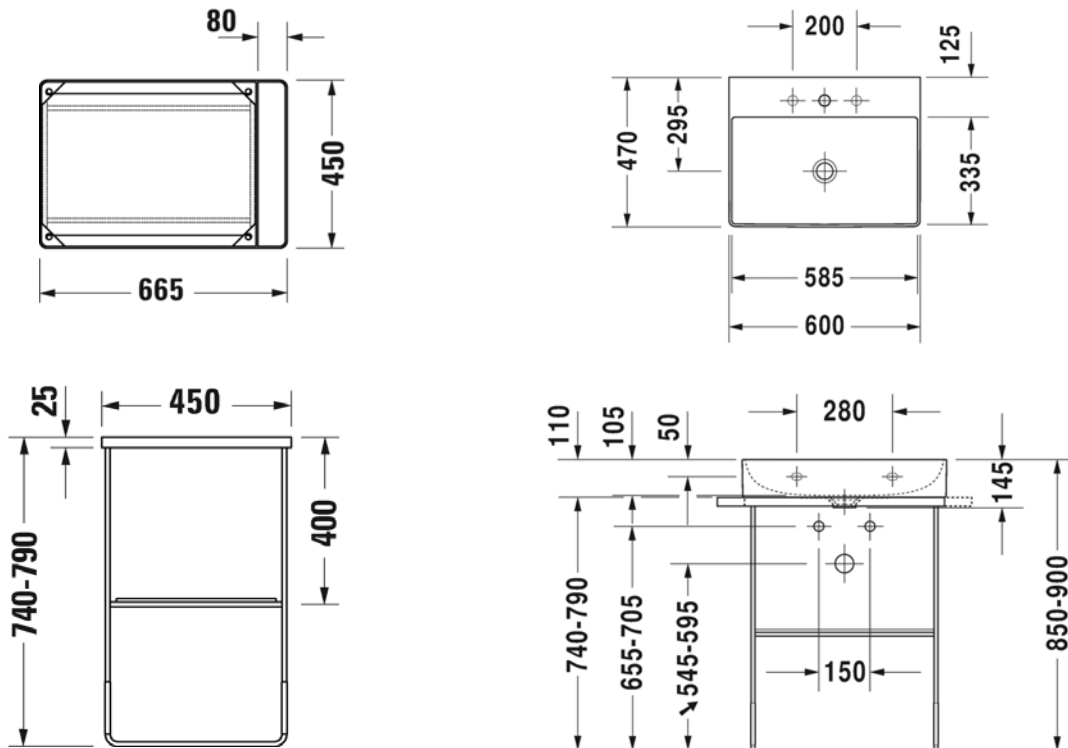

Add-on:

- 1 x 695100.0000 fixing bolts

Flushing of pipe must be done before fittings are installed. Failure to do so voids the warranty.

Follow cleaning instructions and avoid using any harmful chemicals.

All information is for reference only. Installation shall always be based on the specs provided with actual delivered items.

For more info, visit www.kuysen.com