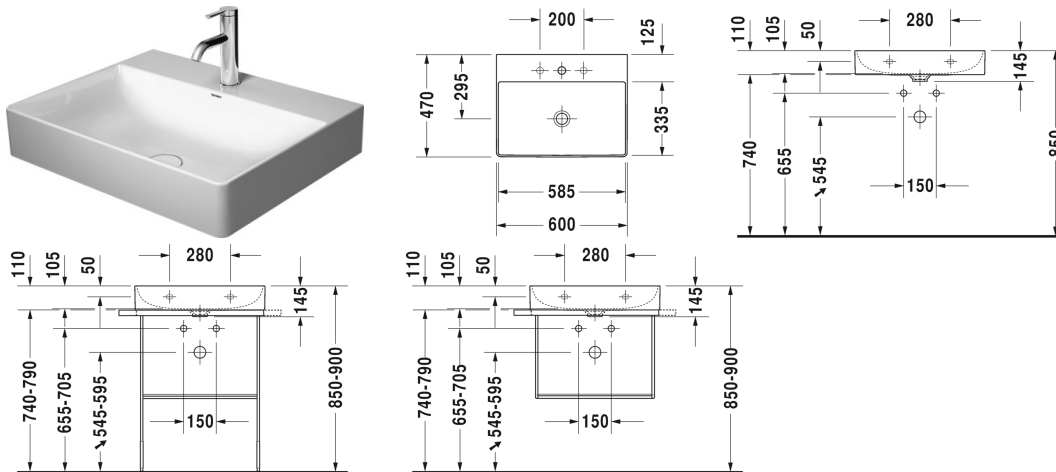

DuraSquare Washbasin, furniture washbasin # 2353600041 / 2353600044 / 2353600070

| < 600 mm > |

Washbasin, furniture washbasin	Dimension	Weight	Order number
without overflow, with tap platform, underneath glazed, ceramic covered slotted waste included, 600 mm			
Colors			
00 White Alpin			
Variant			
●	600 x 470 mm	14.100 kilogram	2353600041
●●●	600 x 470 mm	14.100 kilogram	2353600044
☒	600 x 470 mm	14.100 kilogram	2353600070
Infobox			
Colours for glass inserts consistent with paint surfaces for furniture page XXX, Metal console: Towel rail can be mounted right or left , Made from DuraCeram			
Sanitary ceramics with the special WonderGliss surface finish will remain clean and attractive-looking for a long time to come. When ordering WonderGliss please add a "1" as eleventh digit to the model number.			
Accessory			
Design Siphon		1.500 kilogram	005036
Suitable products			
Glass inserts safety glass, for metal console # 003101, 003102, 570 x 380 mm			009964

DuraSquare Washbasin, furniture washbasin # 2353600041 /
2353600044 / 2353600070

|< 600 mm >|

Metal console wall mounted ** fixings included, for washbasin # 235360, Towel rail right/left, reversible, 665 x 451 mm	665 x 451 mm	003102
Metal console standing ** height adjustable +50 mm, fixings included, for washbasin # 235360, Towel rail right/left, reversible, 665 x 451 mm	665 x 451 mm	003101

All drawings contain the necessary measurements which are subject to standard tolerances. They are stated in mm and are non-binding. Exact measurements, in particular for customised installation scenarios, can only be taken from the finished ceramic piece.