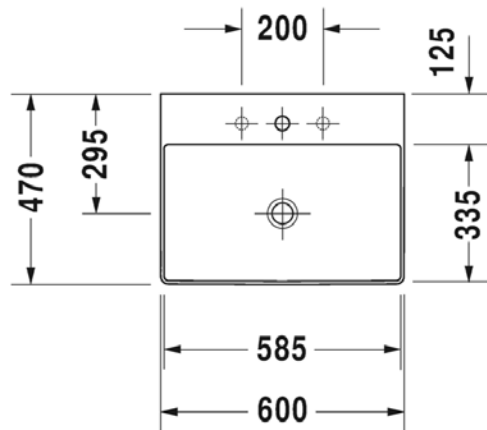

Flushing of pipe must be done before fittings are installed. Failure to do so voids the warranty.

Follow cleaning instructions and avoid using any harmful chemicals.

All information is for reference only. Installation shall always be based on the specs provided with actual delivered items.

For more info, visit www.kuysen.com