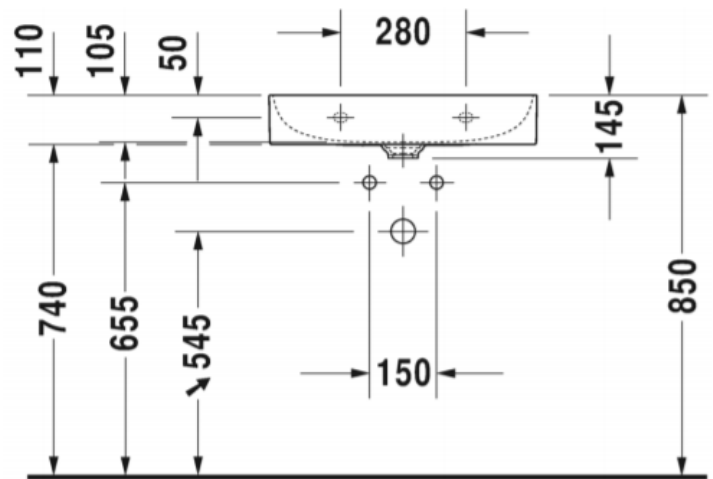

Flushing of pipe must be done before fittings are installed. Failure to do so voids the warranty.

Follow cleaning instructions and avoid using any harmful chemicals.

All information is for reference only. Installation shall always be based on the specs provided with actual delivered items.

For more info, visit www.kuysen.com