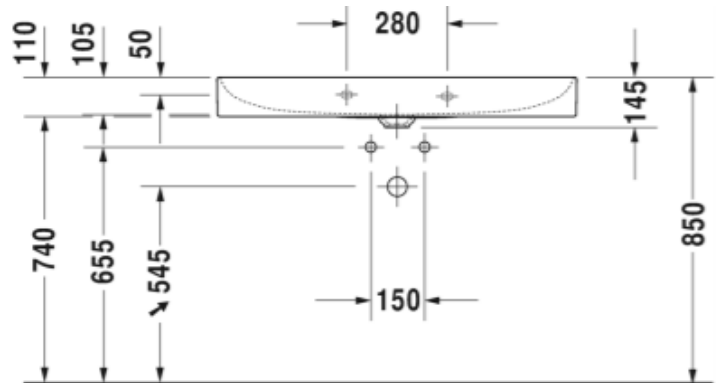

Brand : DURAVIT, Germany
 Name : DURASQUARE Countertop Basin
 Item Code : 235310.0041
 Designer : Duravit
 Color / Finish: White Alpin
 Dimensions : Overall (LxWxH in cm)
 100 x 47 x 14.5cm

Product info:

- without overflow
- with tap platform
- Ceramic covered slotted waste included
- fixings included

Add-on:

- 2 x 695100.0000 fixing bolts

Flushing of pipe must be done before fittings are installed. Failure to do so voids the warranty.