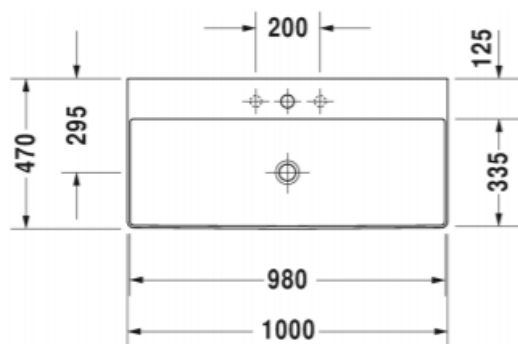

Brand : DURAVIT, Germany
 Name : DURASQUARE Countertop Basin
 Item Code : 235310.0041
 Designer : Duravit
 Color / Finish: White Alpin
 Dimensions : Overall (LxWxH in cm)
 100 x 47 x 14.5cm

Product info:

- without overflow
- with tap platform
- Ceramic covered slotted waste included
- fixings included

Add-on:

- 2 x 695100.0000 fixing bolts

Flushing of pipe must be done before fittings are installed. Failure to do so voids the warranty.