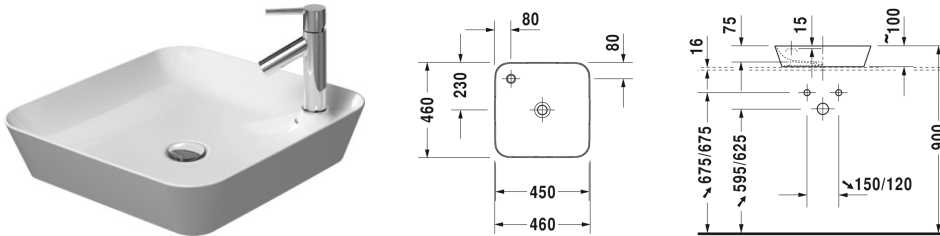

Cape Cod Washbowl # 2340460000

| < 460 mm > |

Washbowl	Dimension	Weight	Order number
with tap dome, without overflow, 460 mm			
Colors			
00 White Alpin			
Variant			
●	460 x 460 mm	7,400 kg	2340460000
Text for invitation of tenders			
Made from DuraCeram			
Sanitary ceramics with the special WonderGliss surface finish will remain clean and attractive-looking for a long time to come. When ordering WonderGliss please add a "1" as eleventh digit to the model number.			
Accessory			
Design Siphon		1,500 kg	005036
Slotted waste for washbasins without overflow	50 mm	0,300 kg	005024
Suitable products			
Vanity unit floor-standing 1 console, 1 Furniture with doors and shelf elements laterally, 1120 x 570 mm	1120 x 570 mm		CC9533
Vanity unit floor-standing 1 console, 1 shelf below, 1120 x 570 mm	1120 x 570 mm		CC9532

All drawings contain the necessary measurements which are subject to standard tolerances. They are stated in mm and are non-binding. Exact measurements, in particular for customised installation scenarios, can only be taken from the finished ceramic piece.