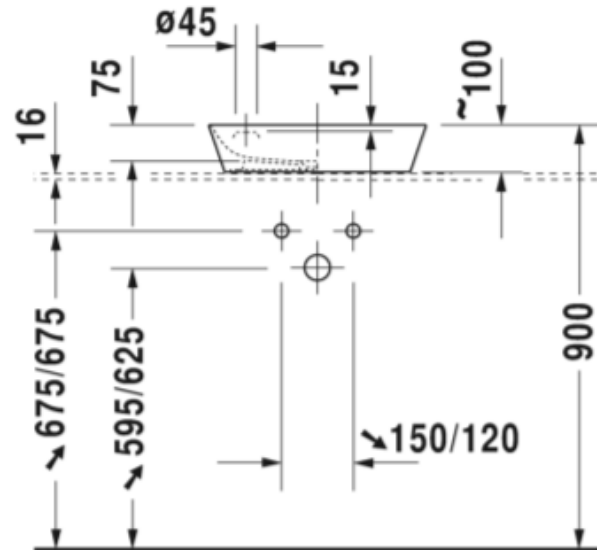

Brand : DURAVIT, Germany
 Name : CAPE COD Washbowl
 Item Code : 234046.0000
 Designer : Philippe Starck
 Color / Finish: White Alpin
 Dimensions : Overall (LxWxH in cm)
 46 x 46 x 10cm

Product info:

- Washbowl
- with tap dome
- without overflow