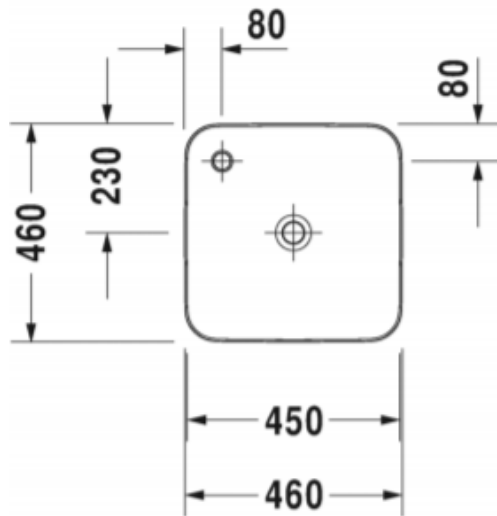

Brand : DURAVIT, Germany
 Name : CAPE COD Washbowl
 Item Code : 234046.0000
 Designer : Philippe Starck
 Color / Finish: White Alpin
 Dimensions : Overall (LxWxH in cm)
 46 x 46 x 10cm

Product info:

- Washbowl
- with tap dome
- without overflow