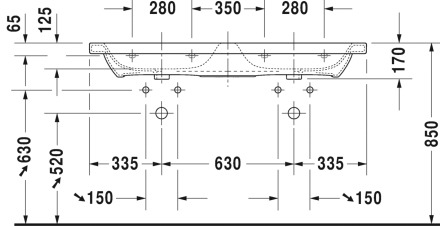

DuraStyle Double washbasin, double furniture washbasin # 2338130000 / 2338130030

|< 1300 mm >|

| Double washbasin, double furniture washbasin | Dimension | Weight | Order number |
|--|---------------|-----------------|--------------|
| with overflow, with tap platform, underneath glazed, 1300 mm | | | |
| Colors | | | |
| 00 White Alpin | | | |
| Variant | | | |
| ● | 1300 x 480 mm | 33.000 kilogram | 2338130000 |
| ●●● | 1300 x 480 mm | 33.000 kilogram | 2338130030 |
| Infobox | | | |
| For mounting ceramics larger than 1200mm two sets of fixings #6951000000 are required, When combined with pedestal or sipon cover, 2 of each are mandatory | | | |
| Sanitary ceramics with the special WonderGliss surface finish will remain clean and attractive-looking for a long time to come. When ordering WonderGliss please add a "1" as eleventh digit to the model number. | | | |
| Accessory | | | |
| Siphon for washbasin with outlet pipe 300 mm | 1 1/4" mm | 0.600 kilogram | 005026 |

DuraStyle Double washbasin, double furniture washbasin #
2338130000 / 2338130030

|< 1300 mm >|

Suitable products

Siphon cover for # 231955, 231960, 231965, 232012, 232010,
 232080, 232065, 232610, 232680, 232510, 232580, 233813,
 232460, 232455,

085830

Pedestal for # 231955, 231960, 231965, 232012, 232010,
 232080, 232065, 232610, 232680, 232510, 232580, 233813,
 232460, 232455,

085829

Vanity unit wall-mounted 1 pull-out compartment, pull-out
 compartment including cut-out for siphon and siphon cover, for
 DuraStyle # 233813, 1230 x 448 mm

DS6398

Vanity unit wall-mounted 2 drawers, upper drawer including
 cut-out for siphon and siphon cover, for DuraStyle # 233813,
 1230 x 448 mm

DS6498

All drawings contain the necessary measurements which are subject to standard tolerances. They are stated in mm and are non-binding. Exact measurements, in particular for customised installation scenarios, can only be taken from the finished ceramic piece.