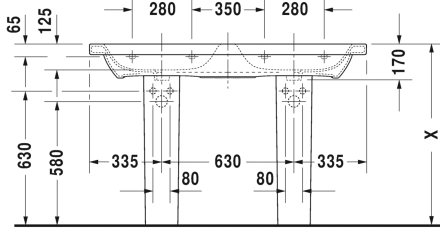

DuraStyle Double washbasin, double furniture washbasin # 2338130000 / 2338130030

|< 1300 mm >|

| Double washbasin, double furniture washbasin | Dimension | Weight | Order number |
|--|---------------|-----------------|--------------|
| with overflow, with tap platform, underneath glazed, 1300 mm | | | |
| Colors | | | |
| 00 White Alpin | | | |
| Variant | | | |
| ● | 1300 x 480 mm | 33.000 kilogram | 2338130000 |
| ●●● | 1300 x 480 mm | 33.000 kilogram | 2338130030 |
| Infobox | | | |
| For mounting ceramics larger than 1200mm two sets of fixings #6951000000 are required, When combined with pedestal or sipon cover, 2 of each are mandatory | | | |
| Sanitary ceramics with the special WonderGliss surface finish will remain clean and attractive-looking for a long time to come. When ordering WonderGliss please add a "1" as eleventh digit to the model number. | | | |
| Accessory | | | |
| Siphon for washbasin with outlet pipe 300 mm | 1 1/4" mm | 0.600 kilogram | 005026 |

DuraStyle Double washbasin, double furniture washbasin #
2338130000 / 2338130030

|< 1300 mm >|

Suitable products

Siphon cover for # 231955, 231960, 231965, 232012, 232010,
 232080, 232065, 232610, 232680, 232510, 232580, 233813,
 232460, 232455,

085830

Pedestal for # 231955, 231960, 231965, 232012, 232010,
 232080, 232065, 232610, 232680, 232510, 232580, 233813,
 232460, 232455,

085829

Vanity unit wall-mounted 1 pull-out compartment, pull-out
 compartment including cut-out for siphon and siphon cover, for
 DuraStyle # 233813, 1230 x 448 mm

DS6398

Vanity unit wall-mounted 2 drawers, upper drawer including
 cut-out for siphon and siphon cover, for DuraStyle # 233813,
 1230 x 448 mm

DS6498

All drawings contain the necessary measurements which are subject to standard tolerances. They are stated in mm and are non-binding. Exact measurements, in particular for customised installation scenarios, can only be taken from the finished ceramic piece.