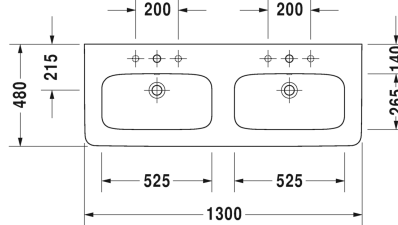

DuraStyle Double washbasin, double furniture washbasin # 2338130000 / 2338130030

|< 1300 mm >|

| Double washbasin, double furniture washbasin | Dimension | Weight | Order number |
|--|---------------|-----------------|--------------|
| with overflow, with tap platform, underneath glazed, 1300 mm | | | |
| Colors | | | |
| 00 White Alpin | | | |
| Variant | | | |
| ● | 1300 x 480 mm | 33.000 kilogram | 2338130000 |
| ●●● | 1300 x 480 mm | 33.000 kilogram | 2338130030 |
| Infobox | | | |
| For mounting ceramics larger than 1200mm two sets of fixings #6951000000 are required, When combined with pedestal or sipon cover, 2 of each are mandatory | | | |
| Sanitary ceramics with the special WonderGliss surface finish will remain clean and attractive-looking for a long time to come. When ordering WonderGliss please add a "1" as eleventh digit to the model number. | | | |
| Accessory | | | |
| Siphon for washbasin with outlet pipe 300 mm | 1 1/4" mm | 0.600 kilogram | 005026 |

DuraStyle Double washbasin, double furniture washbasin #
2338130000 / 2338130030

|< 1300 mm >|

Suitable products

Siphon cover for # 231955, 231960, 231965, 232012, 232010,
 232080, 232065, 232610, 232680, 232510, 232580, 233813,
 232460, 232455,

085830

Pedestal for # 231955, 231960, 231965, 232012, 232010,
 232080, 232065, 232610, 232680, 232510, 232580, 233813,
 232460, 232455,

085829

Vanity unit wall-mounted 1 pull-out compartment, pull-out
 compartment including cut-out for siphon and siphon cover, for
 DuraStyle # 233813, 1230 x 448 mm

DS6398

Vanity unit wall-mounted 2 drawers, upper drawer including
 cut-out for siphon and siphon cover, for DuraStyle # 233813,
 1230 x 448 mm

DS6498

All drawings contain the necessary measurements which are subject to standard tolerances. They are stated in mm and are non-binding. Exact measurements, in particular for customised installation scenarios, can only be taken from the finished ceramic piece.