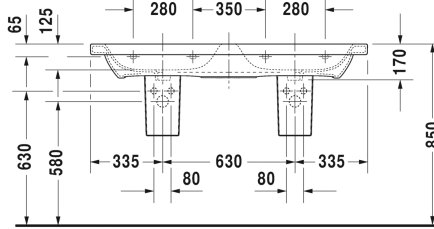

DuraStyle Double washbasin, double furniture washbasin # 2338130000 / 2338130030

|< 1300 mm >|

| Double washbasin, double furniture washbasin | Dimension | Weight | Order number |
|--|---------------|-----------------|--------------|
| with overflow, with tap platform, underneath glazed, 1300 mm | | | |
| Colors | | | |
| 00 White Alpin | | | |
| Variant | | | |
| ● | 1300 x 480 mm | 33.000 kilogram | 2338130000 |
| ●●● | 1300 x 480 mm | 33.000 kilogram | 2338130030 |
| Infobox | | | |
| For mounting ceramics larger than 1200mm two sets of fixings #6951000000 are required, When combined with pedestal or sipon cover, 2 of each are mandatory | | | |
| Sanitary ceramics with the special WonderGliss surface finish will remain clean and attractive-looking for a long time to come. When ordering WonderGliss please add a "1" as eleventh digit to the model number. | | | |
| Accessory | | | |
| Siphon for washbasin with outlet pipe 300 mm | 1 1/4" mm | 0.600 kilogram | 005026 |

DuraStyle Double washbasin, double furniture washbasin #
2338130000 / 2338130030

|< 1300 mm >|

Suitable products

Siphon cover for # 231955, 231960, 231965, 232012, 232010,
 232080, 232065, 232610, 232680, 232510, 232580, 233813,
 232460, 232455,

085830

Pedestal for # 231955, 231960, 231965, 232012, 232010,
 232080, 232065, 232610, 232680, 232510, 232580, 233813,
 232460, 232455,

085829

Vanity unit wall-mounted 1 pull-out compartment, pull-out
 compartment including cut-out for siphon and siphon cover, for
 DuraStyle # 233813, 1230 x 448 mm

DS6398

Vanity unit wall-mounted 2 drawers, upper drawer including
 cut-out for siphon and siphon cover, for DuraStyle # 233813,
 1230 x 448 mm

DS6498

All drawings contain the necessary measurements which are subject to standard tolerances. They are stated in mm and are non-binding. Exact measurements, in particular for customised installation scenarios, can only be taken from the finished ceramic piece.