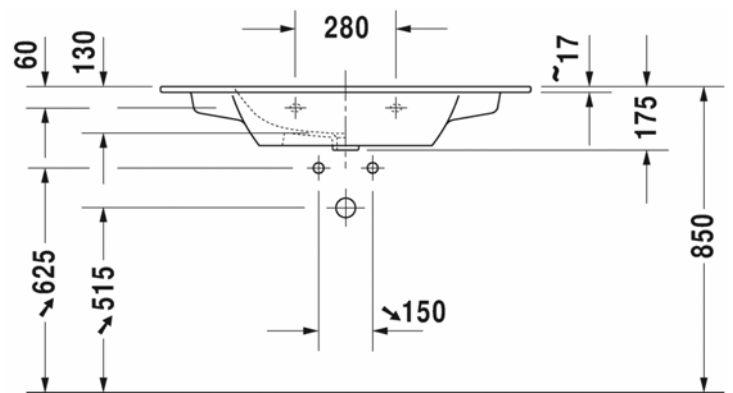

Brand : DURAVIT, Germany
 Name : ME by STARCK Furniture Washbasin
 Item Code : 233610.0000
 Designer : Philippe Starck
 Color / Finish: White Alpin
 Dimensions : Overall (LxWxH in cm)
 40 x 80 x 90cm

Product info:
 • with overflow
 • with tap platform, 1 tap hole