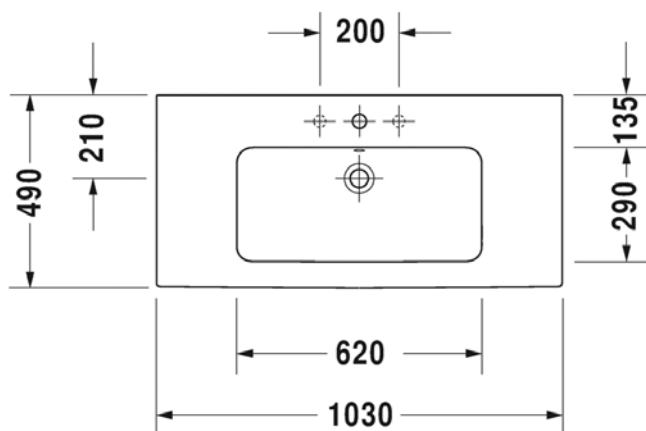

Brand : DURAVIT, Germany
 Name : ME by STARCK Furniture Washbasin
 Item Code : 233610.0000
 Designer : Philippe Starck
 Color / Finish: White Alpin
 Dimensions : Overall (LxWxH in cm)
 40 x 80 x 90cm

Product info:
 • with overflow
 • with tap platform, 1 tap hole