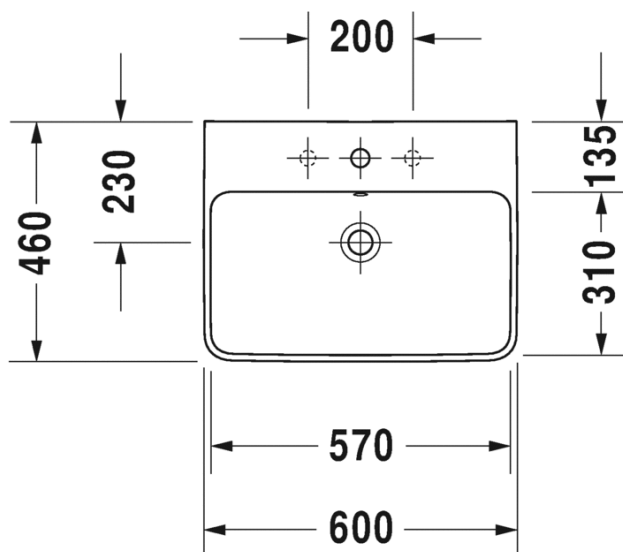

Brand : DURAVIT, Germany
 Name : ME by STARCK Washbasin
 Item Code : 233560.0000
 Designer : Philippe Starck
 Color / Finish: White Alpin
 Dimensions : Overall (LxWxH in cm)
 60 x 46cm

- Product info:
- with overflow
 - with tap platform
 - underneath glazed