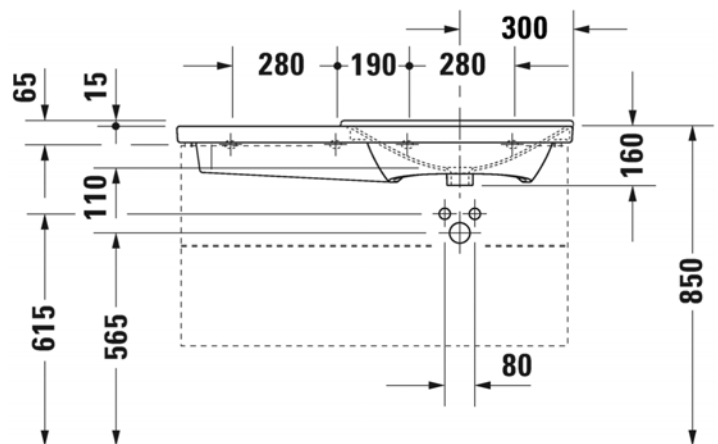

Brand : DURAVIT, Germany
 Name : P3 COMFORTS Furniture Washbasin
 Asymmetric
 Item Code : 233410.0000
 Designer : Phoenix Design
 Color / Finish: White Alpin
 Dimensions : Overall (LxWxH in cm)
 105 x 49.5 x 16cm

Product info:

- with overflow
- with tap platform
- overflow clip chrome included
- bowl on left side

Add-on:

- 1 x 695100.0000 fixing bolts

Flushing of pipe must be done before fittings are installed. Failure to do so voids the warranty.