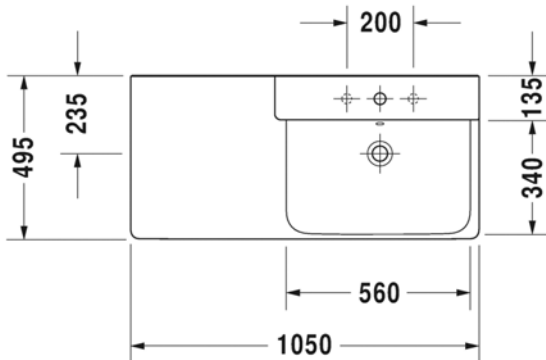

Brand : DURAVIT, Germany
 Name : P3 COMFORTS Furniture Washbasin
 Asymmetric
 Item Code : 233410.0000
 Designer : Phoenix Design
 Color / Finish: White Alpin
 Dimensions : Overall (LxWxH in cm)
 105 x 49.5 x 16cm

Product info:

- with overflow
- with tap platform
- overflow clip chrome included
- bowl on left side

Add-on:

- 1 x 695100.0000 fixing bolts

Flushing of pipe must be done before fittings are installed. Failure to do so voids the warranty.