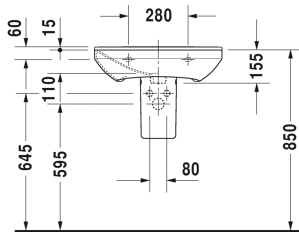

**P3 Comforts Washbasin # 2331600000 / 2331600030**

| < 600 mm > |

Washbasin	Dimension	Weight	Order number
with overflow, with tap platform, overflow clip chrome included, 600 mm			
<b>Colors</b>			
00 White Alpin			
<b>Variant</b>			
●	600 x 470 mm	17,000 kg	2331600000
●●●	600 x 470 mm	17,000 kg	2331600030
Sanitary ceramics with the special WonderGliss surface finish will remain clean and attractive-looking for a long time to come. When ordering WonderGliss please add a "1" as eleventh digit to the model number.			
<b>Suitable products</b>			
Siphon cover for # 233155, 233160, 233165, 233265, 233285, 233210, 233212, 233385, 233310, 233312, 233485, 233410, 233412, 170 x 300 mm	170 x 300 mm		085837
Pedestal for # 233155, 233160, 233165, 233265, 233285, 233210, 233212, 233385, 233310, 233312, 233485, 233410, 233412, 175 x 210 mm	175 x 210 mm		085836

All drawings contain the necessary measurements which are subject to standard tolerances. They are stated in mm and are non-binding. Exact measurements, in particular for customised installation scenarios, can only be taken from the finished ceramic piece.