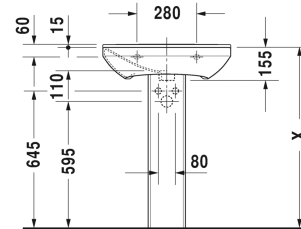

**P3 Comforts Washbasin # 2331600000 / 2331600030**

| < 600 mm > |

Washbasin	Dimension	Weight	Order number
with overflow, with tap platform, overflow clip chrome included, 600 mm			
<b>Colors</b>			
00 White Alpin			
<b>Variant</b>			
●	600 x 470 mm	17,000 kg	2331600000
●●●	600 x 470 mm	17,000 kg	2331600030
Sanitary ceramics with the special WonderGliss surface finish will remain clean and attractive-looking for a long time to come. When ordering WonderGliss please add a "1" as eleventh digit to the model number.			
<b>Suitable products</b>			
Siphon cover for # 233155, 233160, 233165, 233265, 233285, 233210, 233212, 233385, 233310, 233312, 233485, 233410, 233412, 170 x 300 mm	170 x 300 mm		085837
Pedestal for # 233155, 233160, 233165, 233265, 233285, 233210, 233212, 233385, 233310, 233312, 233485, 233410, 233412, 175 x 210 mm	175 x 210 mm		085836

All drawings contain the necessary measurements which are subject to standard tolerances. They are stated in mm and are non-binding. Exact measurements, in particular for customised installation scenarios, can only be taken from the finished ceramic piece.