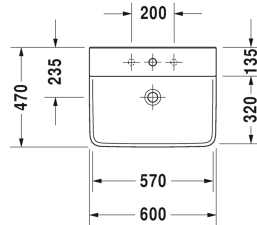

**P3 Comforts Washbasin # 2331600000 / 2331600030**

| < 600 mm > |

Washbasin	Dimension	Weight	Order number
with overflow, with tap platform, overflow clip chrome included, 600 mm			
<b>Colors</b>			
00 White Alpin			
<b>Variant</b>			
●	600 x 470 mm	17,000 kg	2331600000
●●●	600 x 470 mm	17,000 kg	2331600030
Sanitary ceramics with the special WonderGliss surface finish will remain clean and attractive-looking for a long time to come. When ordering WonderGliss please add a "1" as eleventh digit to the model number.			
<b>Suitable products</b>			
Siphon cover for # 233155, 233160, 233165, 233265, 233285, 233210, 233212, 233385, 233310, 233312, 233485, 233410, 233412, 170 x 300 mm	170 x 300 mm		085837
Pedestal for # 233155, 233160, 233165, 233265, 233285, 233210, 233212, 233385, 233310, 233312, 233485, 233410, 233412, 175 x 210 mm	175 x 210 mm		085836

All drawings contain the necessary measurements which are subject to standard tolerances. They are stated in mm and are non-binding. Exact measurements, in particular for customised installation scenarios, can only be taken from the finished ceramic piece.